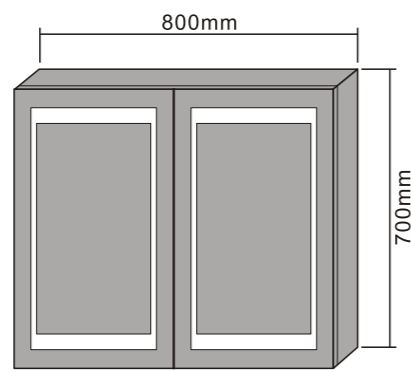

MODEL NO.: LAMC038
Size: 800x700mm