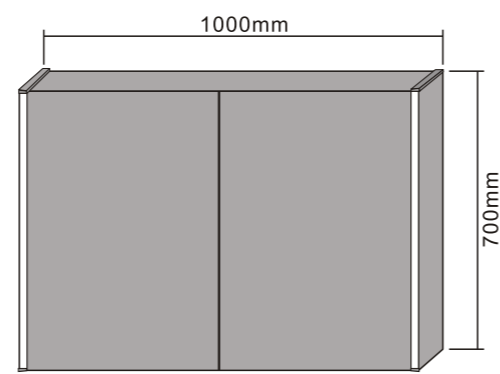

MODEL NO.: LAMC066
Size: 1000x700mm