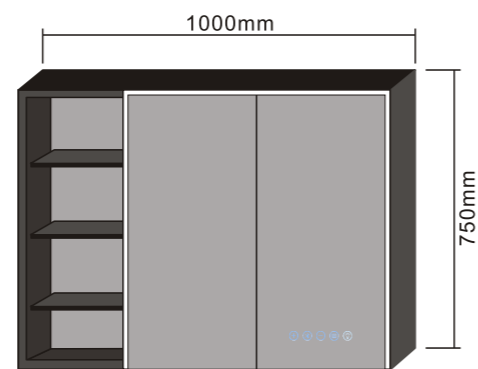

MODEL NO.: LAMC077
Size: 1000x750mm