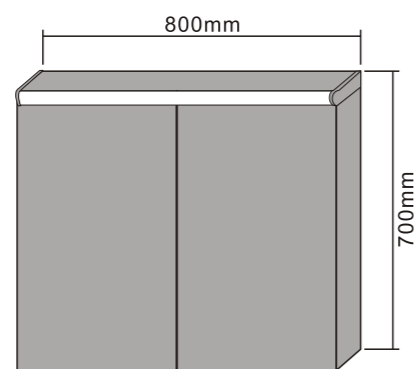

MODEL NO.: LAMC017
Size: 800x700mm