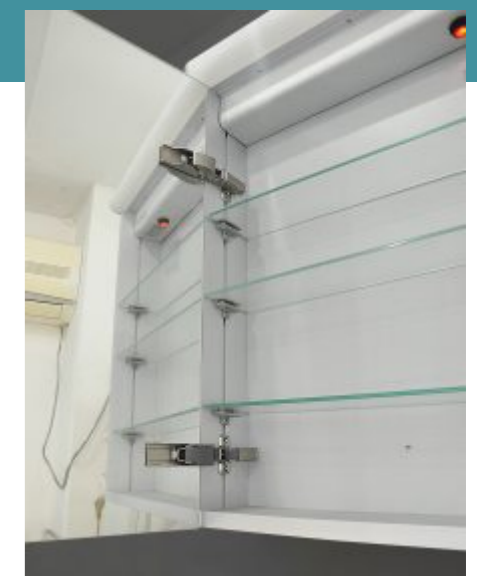

Bathroom mirror cabinet
With aluminum frame
Double sided mirrored door
With glass shelves
With inside socket
On/off button switch
IP44 rated