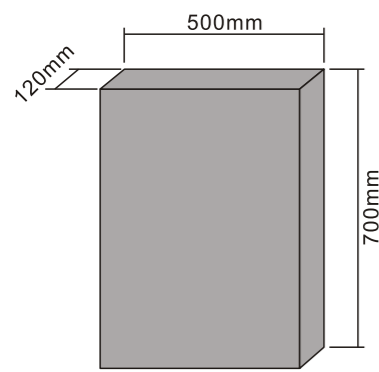

MODEL NO.: LAMC004
 Size: 500x700mm

MODEL NO.: LAMC005
 Size: 800x700mm

MODEL NO.: LAMC006
 Size: 1000x700mm

Bathroom mirror cabinet
 Double sided mirrored door
 With glass shelves
 With top & bottom backlit

MODEL NO.: LAMC007
 Size: 500x700mm

MODEL NO.: LAMC008
 Size: 800x700mm

MODEL NO.: LAMC009
 Size: 1000x700mm

No door mirror cabinet
 With one glass shelf
 With mirrored back
 With top & bottom backlit
 With acrylic storage case