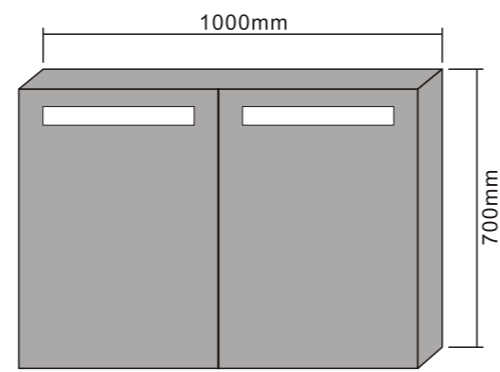

MODEL NO.: LAMC015
Size: 1000x700mm