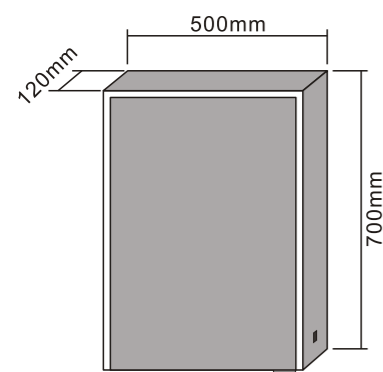

MODEL NO.: LAMC061
 Size: 500x700mm

MODEL NO.: LAMC062
 Size: 800x700mm

MODEL NO.: LAMC063
 Size: 1000x700mm

Bathroom mirror cabinet
 Double sided mirrored door
 With glass shelves
 With inside socket
 On/off button switch
 IP44 rated

MODEL NO.: LAMC064
 Size: 500x700mm

MODEL NO.: LAMC065
 Size: 800x700mm

MODEL NO.: LAMC066
 Size: 1000x700mm

Bathroom mirror cabinet
 Double sided mirrored door
 With glass shelves
 On/off button switch
 IP44 rated

MODEL NO.: LAMC067
 Size: 500x700mm

MODEL NO.: LAMC068
 Size: 800x700mm

MODEL NO.: LAMC069
 Size: 1000x700mm

Bathroom mirror cabinet
 Double sided mirrored door
 With glass shelves
 On/off button switch
 IP44 rated