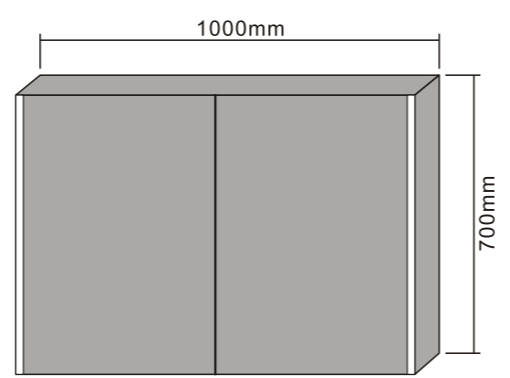

MODEL NO.: LAMC051
Size: 1000x700mm