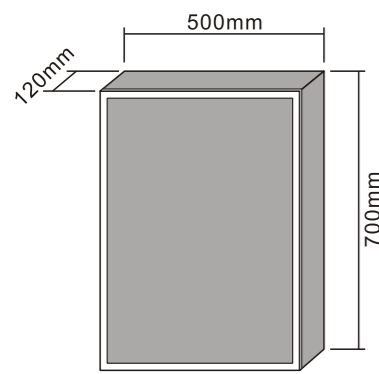

MODEL NO.: LAMC040
 Size: 500x700mm

MODEL NO.: LAMC041
 Size: 800x700mm

MODEL NO.: LAMC042
 Size: 1000x700mm

Bathroom mirror cabinet
 Double sided mirrored door
 With acrylic light around
 With glass shelves
 With inside socket
 On/off button switch
 IP44 rated

MODEL NO.: LAMC043
 Size: 500x700mm

MODEL NO.: LAMC044
 Size: 800x700mm

MODEL NO.: LAMC045
 Size: 1000x700mm

Bathroom mirror cabinet
 Double sided mirrored door
 With glass shelves
 With inside socket
 On/off button switch
 IP44 rated