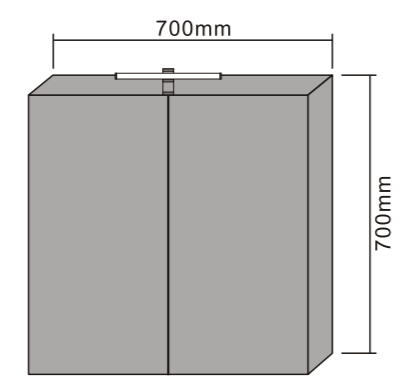

MODEL NO.: LAMC023
Size: 700x700mm