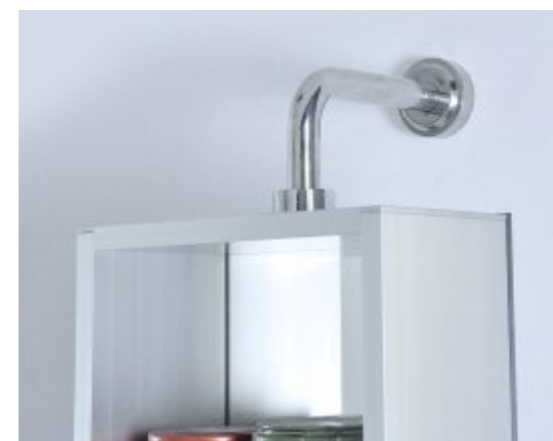

MODEL NO.: LAMC086
 Size: 450x1200mm

MODEL NO.: LAMC087
 Size: 450x1600mm

MODEL NO.: LAMC088
Size: 300x1200mm

MODEL NO.: LAMC089
Size: 300x1700mm

Rotated dressing mirror cabinet
With dressing mirror
With back storage space