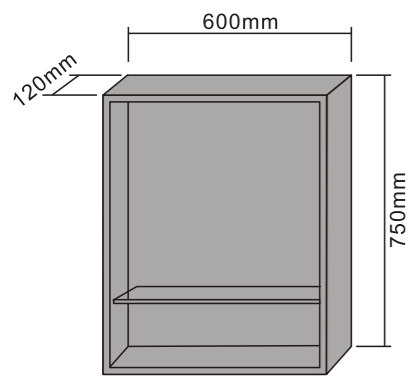

MODEL NO.: LAMC004
 Size: 500x700mm

MODEL NO.: LAMC005
 Size: 800x700mm

MODEL NO.: LAMC006
 Size: 1000x700mm

Bathroom mirror cabinet
 Double sided mirrored door
 With glass shelves
 With top & bottom backlit

MODEL NO.: LAMC007
 Size: 500x700mm

MODEL NO.: LAMC008
 Size: 800x700mm

MODEL NO.: LAMC009
 Size: 1000x700mm

No door mirror cabinet
 With one glass shelf
 With mirrored back
 With top & bottom backlit
 With acrylic storage case

MODEL NO.: LAMC010
 Size: 600x750mm

MODEL NO.: LAMC011
 Size: 800x750mm

MODEL NO.: LAMC012
 Size: 1000x750mm

Bathroom mirror cabinet
 With aluminum frame
 Double sided mirrored door
 With glass shelves
 With inside socket
 On/Off Button switch
 IP44 rated