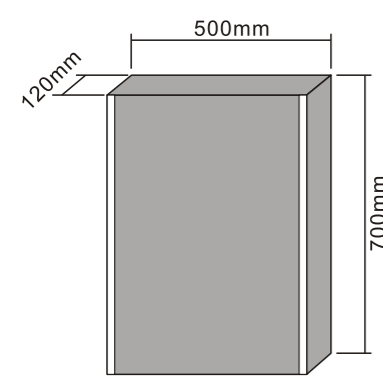

MODEL NO.: LAMC046
 Size: 500x700mm

MODEL NO.: LAMC047
 Size: 800x700mm

MODEL NO.: LAMC048
 Size: 1000x700mm

Bathroom mirror cabinet
 Double sided mirrored door
 With glass shelves
 With inside socket
 On/off button switch
 IP44 rated