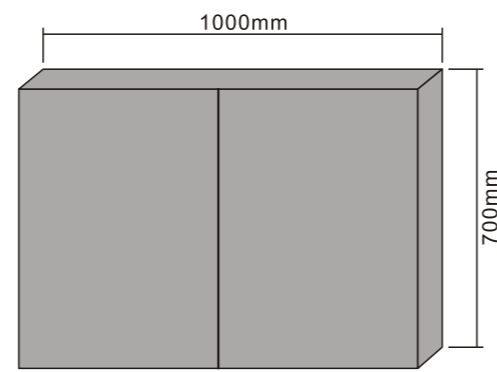

MODEL NO.: LAMC009
Size: 1000x700mm