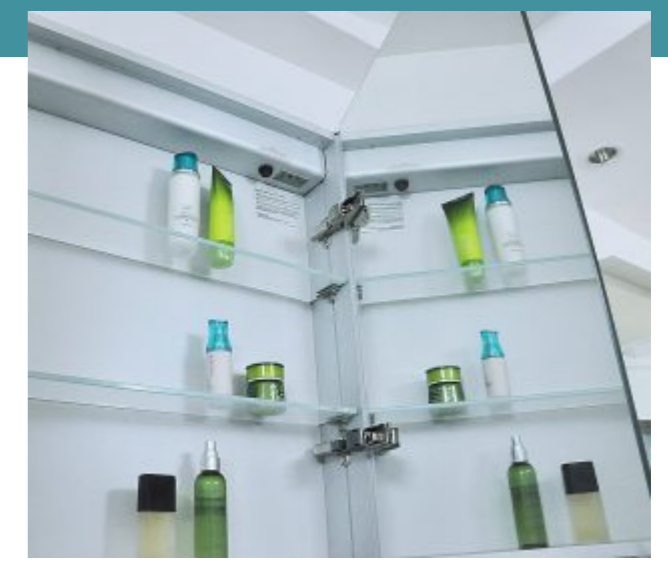

Bathroom mirror cabinet
With top acrylic light
Double sided mirrored door
With glass shelves
On/Off Button switch
With bottom backlit
IP44 rated