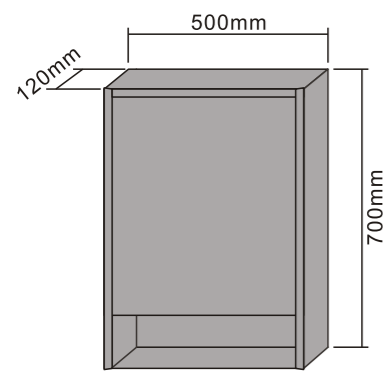

MODEL NO.: LAM139
Size: 914x610x32mm

MODEL NO.: LAM140
Size: 1219x610x32mm

MODEL NO.: LAM141
Size: 610x914x128mm

MODEL NO.: LAM142
Size: 1219x610x128mm

MODEL NO.: LAM143
Size: 500x700mm

MODEL NO.: LAM144
Size: 610x813mm

MODEL NO.: LAM145
Dia:600mm

MODEL NO.: LAM146
Dia:900mm

MODEL NO.: LAM147
Size: D800mm+D600mm

MODEL NO.: LAM145
Size: 660x1650mm

MIRROR CABINET

Style and elegance meet practical storage solutions in our range of contemporary cabinets and shelf units.

Bathroom mirror cabinet
 Black aluminum frame
 Double sided mirrored door
 With glass shelves

MODEL NO.: LAMC001
 Size: 500x700mm

MODEL NO.: LAMC002
 Size: 800x700mm

MODEL NO.: LAMC003
 Size: 1000x700mm

Bathroom mirror cabinet
 Double sided mirrored door
 With glass shelves
 With bottom open storage

MODEL NO.: LAMC004
 Size: 500x700mm

MODEL NO.: LAMC005
 Size: 800x700mm

MODEL NO.: LAMC006
 Size: 1000x700mm

Bathroom mirror cabinet
 Double sided mirrored door
 With glass shelves
 With top & bottom backlit