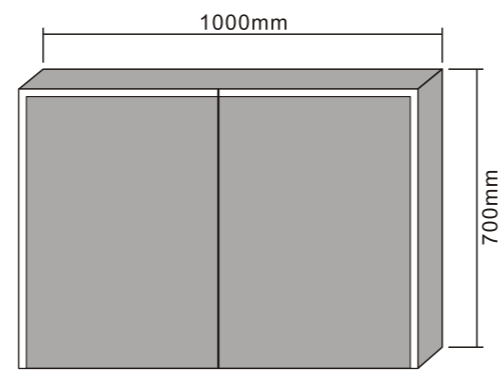

MODEL NO.: LAMC054
Size: 1000x700mm