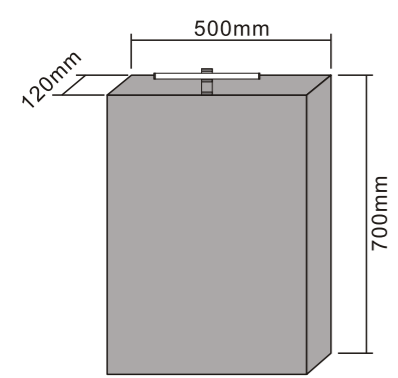

MODEL NO.: LAMC019
 Size: 500x700mm

MODEL NO.: LAMC020
 Size: 800x700mm

MODEL NO.: LAMC021
 Size: 1000x700mm

Bathroom mirror cabinet
 With aluminum frame
 Double sided mirrored door
 With glass shelves
 With inside socket
 On/off button switch
 IP44 rated