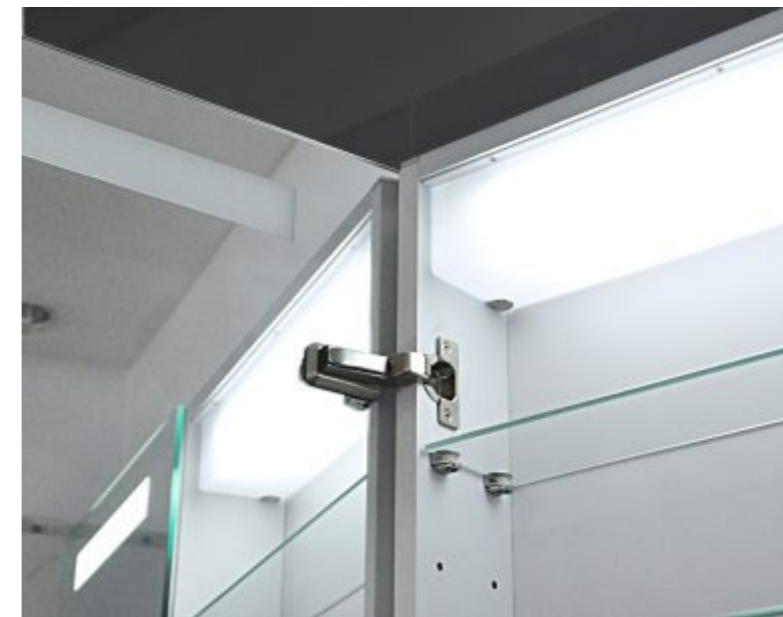

MODEL NO.: LAMC010
 Size: 600x750mm

MODEL NO.: LAMC011
 Size: 800x750mm

MODEL NO.: LAMC012
 Size: 1000x750mm

Bathroom mirror cabinet
 With aluminum frame
 Double sided mirrored door
 With glass shelves
 With inside socket
 On/Off Button switch
 IP44 rated