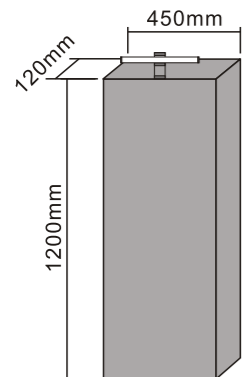

MODEL NO.: LAMC086
Size: 450x1200mm