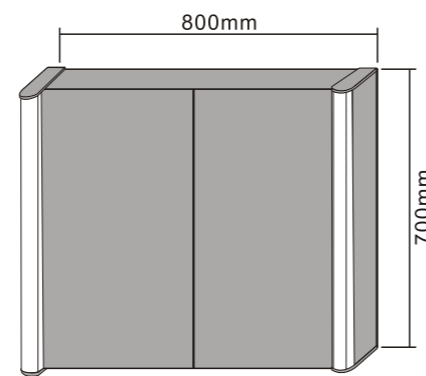

MODEL NO.: LAMC033
Size: 800x700mm