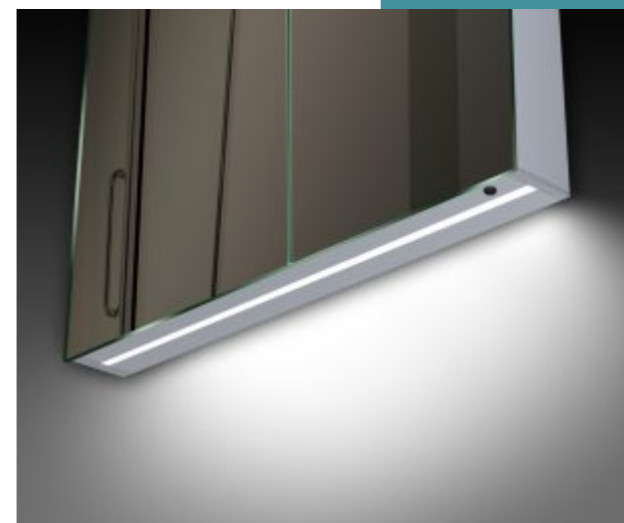

MODEL NO.: LAMC043
 Size: 500x700mm

MODEL NO.: LAMC044
 Size: 800x700mm

MODEL NO.: LAMC045
 Size: 1000x700mm

Bathroom mirror cabinet
 Double sided mirrored door
 With glass shelves
 With inside socket
 On/off button switch
 IP44 rated