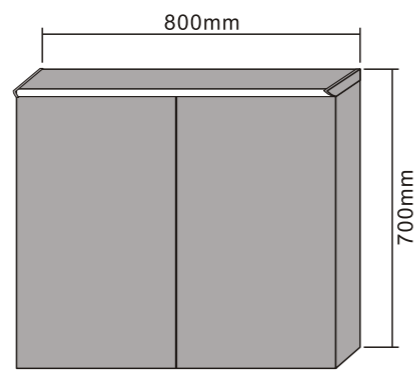

MODEL NO.: LAMC062
Size: 800x700mm