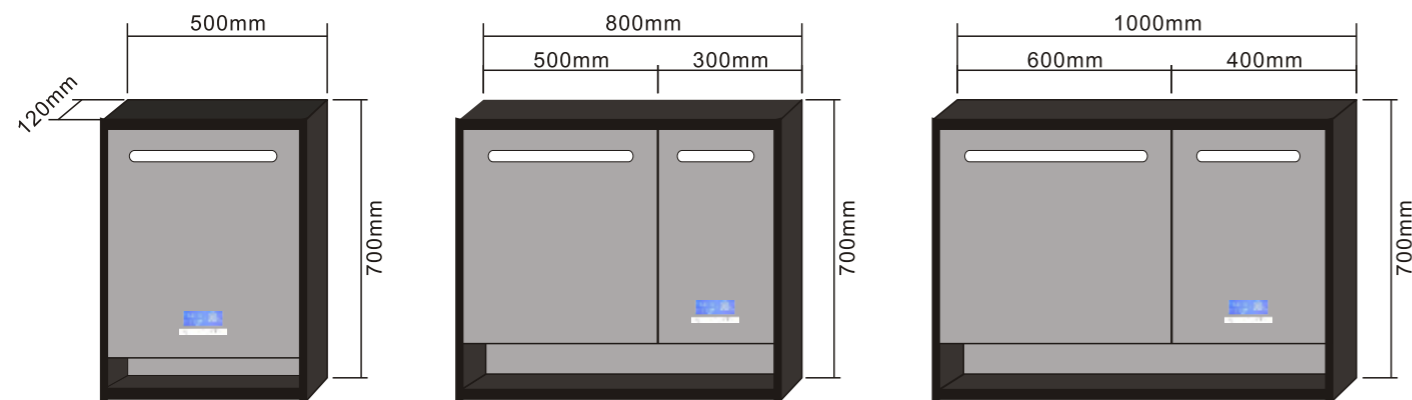

MODEL NO.: LAMC073
Size: 500x700mm

MODEL NO.: LAMC074
Size: 800x700mm

MODEL NO.: LAMC075
Size: 1000x700mm