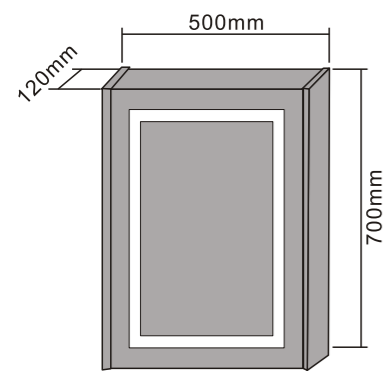

MODEL NO.: LAMC034
 Size: 500x700mm

MODEL NO.: LAMC035
 Size: 700x700mm

MODEL NO.: LAMC036
 Size: 1000x700mm

Bathroom mirror cabinet
 With aluminum frame
 Double sided mirrored door
 With glass shelves
 With inside socket
 On/off button switch
 IP44 rated

MODEL NO.: LAMC037
 Size: 500x700mm

MODEL NO.: LAMC038
 Size: 800x700mm

MODEL NO.: LAMC039
 Size: 1000x700mm

Bathroom mirror cabinet
 Double sided mirrored door
 With glass shelves
 With inside socket
 On/off button switch
 IP44 rated

MODEL NO.: LAMC040
 Size: 500x700mm

MODEL NO.: LAMC041
 Size: 800x700mm

MODEL NO.: LAMC042
 Size: 1000x700mm

Bathroom mirror cabinet
 Double sided mirrored door
 With acrylic light around
 With glass shelves
 With inside socket
 On/off button switch
 IP44 rated

MODEL NO.: LAMC043
 Size: 500x700mm

MODEL NO.: LAMC044
 Size: 800x700mm

MODEL NO.: LAMC045
 Size: 1000x700mm

Bathroom mirror cabinet
 Double sided mirrored door
 With glass shelves
 With inside socket
 On/off button switch
 IP44 rated