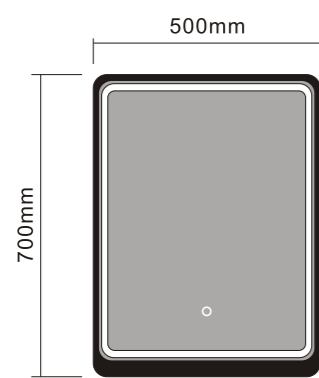

MODEL NO.: LAM125
Size: 1200x600mm

MODEL NO.: LAM126
Size: 600x800mm

MODEL NO.: LAM127
Size: 1000x600mm

MODEL NO.: LAM128
Size: 1200x600mm

MODEL NO.:LAM129
Dia:600mm

MODEL NO.:LAM130
Dia:800mm

MODEL NO.:LAM131
Dia:600mm

MODEL NO.:LAM132
Dia:800mm

MODEL NO.: LAM133
Size: 800x600mm

MODEL NO.: LAM134
Size: 1000x800mm

MODEL NO.: LAM135
Size: 1200x600mm

MODEL NO.: LAM136
Size: 800x700mm

MODEL NO.: LAM137
Size: 1000x800mm

MODEL NO.: LAM138
Size: 1200x600mm

MODEL NO.: LAM139
Size: 914x610x32mm

MODEL NO.: LAM140
Size: 1219x610x32mm

MODEL NO.: LAM141
Size: 610x914x128mm

MODEL NO.: LAM142
Size: 1219x610x128mm

MODEL NO.: LAM143
Size: 500x700mm

MODEL NO.: LAM144
Size: 610x813mm

MODEL NO.: LAM145
Dia:600mm

MODEL NO.: LAM146
Dia:900mm

MODEL NO.: LAM147
Size: D800mm+D600mm

MODEL NO.: LAM145
Size: 660x1650mm

MIRROR CABINET

Style and elegance meet practical storage solutions in our range of contemporary cabinets and shelf units.