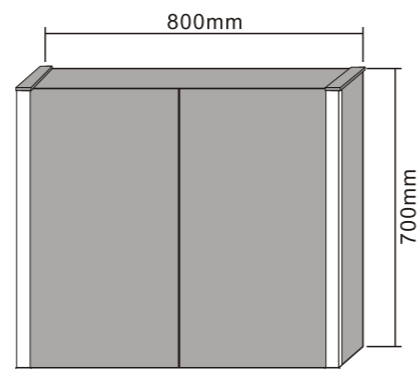

MODEL NO.:LAMC083
Size:800x700x152mm