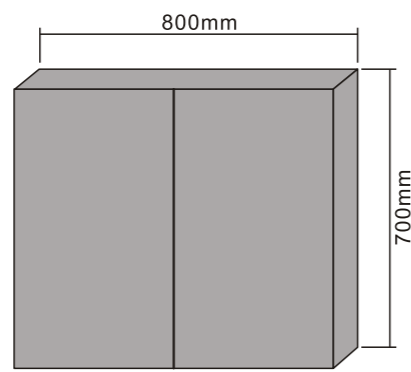

MODEL NO.: LAMC004
 Size: 500x700mm

MODEL NO.: LAMC005
 Size: 800x700mm

MODEL NO.: LAMC006
 Size: 1000x700mm

Bathroom mirror cabinet
 Double sided mirrored door
 With glass shelves
 With top & bottom backlit

MODEL NO.: LAMC007
 Size: 500x700mm

MODEL NO.: LAMC008
 Size: 800x700mm

MODEL NO.: LAMC009
 Size: 1000x700mm

No door mirror cabinet
 With one glass shelf
 With mirrored back
 With top & bottom backlit
 With acrylic storage case