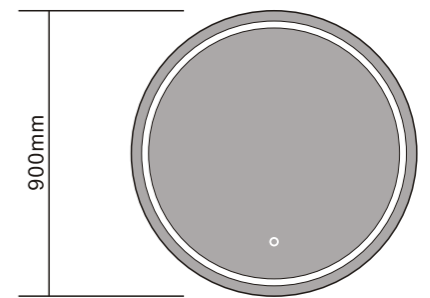

Mirror Lights Collection 2022

Elegant design illuminated
bathroom mirrors and mirror
cabinets for your selection

MODEL NO.: LAM001
Dia: 600mm

MODEL NO.: LAM002
Dia: 900mm

MODEL NO.: LAM003
Dia: 600mm

MODEL NO.: LAM004
Dia: 900mm

MODEL NO.: LAM005
Dia:600mm

MODEL NO.: LAM006
Dia:900mm

MODEL NO.: LAM007
Size: 500x700mm

MODEL NO.: LAM008
Size: 600x900mm

MODEL NO.: LAM009
Size: 500x700mm

MODEL NO.: LAM010
Size: 500x900mm

MODEL NO.: LAM011
Dia:600mm

MODEL NO.: LAM012
Dia:800mm

MODEL NO.: LAM013
Size: 500x700mm

MODEL NO.: LAM014
Size: 600x900mm

MODEL NO.: LAM015
Size: 600x600mm

MODEL NO.: LAM016
Size: 800x600mm

MODEL NO.: LAM017
Size: 600x800mm

MODEL NO.: LAM018
Size: 1000x600mm