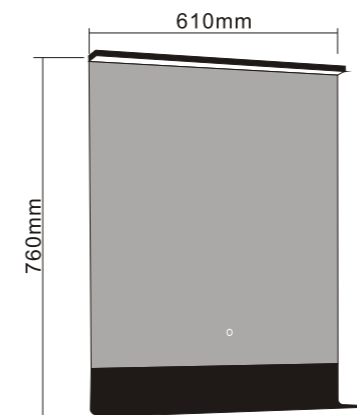

MODEL NO.: LAM125
Size: 1200x600mm

MODEL NO.: LAM126
Size: 600x800mm

MODEL NO.: LAM127
Size: 1000x600mm

MODEL NO.: LAM128
Size: 1200x600mm

MODEL NO.:LAM129
Dia:600mm

MODEL NO.:LAM130
Dia:800mm

MODEL NO.:LAM131
Dia:600mm

MODEL NO.:LAM132
Dia:800mm

MODEL NO.: LAM133
Size: 800x600mm

MODEL NO.: LAM134
Size: 1000x800mm

MODEL NO.: LAM135
Size: 1200x600mm

MODEL NO.: LAM136
Size: 800x700mm

MODEL NO.: LAM137
Size: 1000x800mm

MODEL NO.: LAM138
Size: 1200x600mm

MODEL NO.: LAM139
Size: 914x610x32mm

MODEL NO.: LAM140
Size: 1219x610x32mm

MODEL NO.: LAM141
Size: 610x914x128mm

MODEL NO.: LAM142
Size: 1219x610x128mm

MODEL NO.: LAM143
Size: 500x700mm

MODEL NO.: LAM144
Size: 610x813mm

MODEL NO.: LAM145
Dia:600mm

MODEL NO.: LAM146
Dia:900mm

MODEL NO.: LAM147
Size: D800mm+D600mm

MODEL NO.: LAM145
Size: 660x1650mm

MIRROR CABINET

Style and elegance meet practical storage solutions in our range of contemporary cabinets and shelf units.