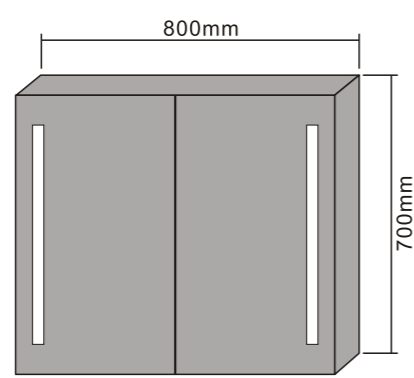

MODEL NO.: LAMC059
Size: 800x700mm