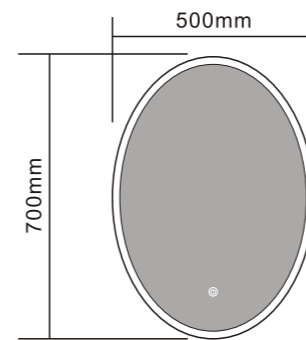

Mirror Lights Collection 2022

Elegant design illuminated
bathroom mirrors and mirror
cabinets for your selection

MODEL NO.: LAM001
Dia: 600mm

MODEL NO.: LAM002
Dia: 900mm

MODEL NO.: LAM003
Dia: 600mm

MODEL NO.: LAM004
Dia: 900mm

MODEL NO.: LAM005
Dia:600mm

MODEL NO.: LAM006
Dia:900mm

MODEL NO.: LAM007
Size: 500x700mm

MODEL NO.: LAM008
Size: 600x900mm

MODEL NO.: LAM009
Size: 500x700mm

MODEL NO.: LAM010
Size: 500x900mm

MODEL NO.: LAM011
Dia:600mm

MODEL NO.: LAM012
Dia:800mm

MODEL NO.: LAM013
Size: 500x700mm

MODEL NO.: LAM014
Size: 600x900mm

MODEL NO.: LAM015
Size: 600x600mm

MODEL NO.: LAM016
Size: 800x600mm

MODEL NO.: LAM017
Size: 600x800mm

MODEL NO.: LAM018
Size: 1000x600mm

MODEL NO.: LAM019
Size: 1200x600mm

MODEL NO.: LAM020
Size: 600x800mm

MODEL NO.: LAM021
Size: 800x600mm

MODEL NO.: LAM022
Size: 1000x600mm

MODEL NO.: LAM023
Size: 600x800mm

MODEL NO.: LAM024
Size: 1000x600mm