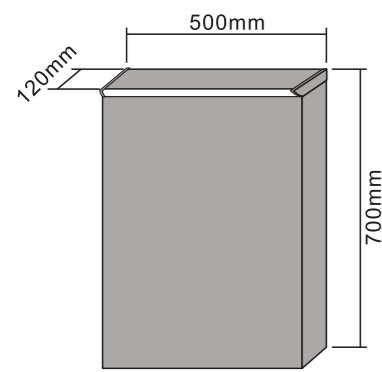

MODEL NO.: LAMC058
 Size: 500x700mm

MODEL NO.: LAMC059
 Size: 800x700mm

MODEL NO.: LAMC060
 Size: 1000x700mm

Bathroom mirror cabinet
 Double sided mirrored door
 With glass shelves
 With inside socket
 On/off button switch
 IP44 rated