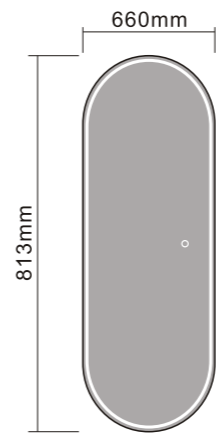

MODEL NO.: LAM125
Size: 1200x600mm

MODEL NO.: LAM126
Size: 600x800mm

MODEL NO.: LAM127
Size: 1000x600mm

MODEL NO.: LAM128
Size: 1200x600mm

MODEL NO.:LAM129
Dia:600mm

MODEL NO.:LAM130
Dia:800mm

MODEL NO.:LAM131
Dia:600mm

MODEL NO.:LAM132
Dia:800mm

MODEL NO.: LAM133
Size: 800x600mm

MODEL NO.: LAM134
Size: 1000x800mm

MODEL NO.: LAM135
Size: 1200x600mm

MODEL NO.: LAM136
Size: 800x700mm

MODEL NO.: LAM137
Size: 1000x800mm

MODEL NO.: LAM138
Size: 1200x600mm

MODEL NO.: LAM139
Size: 914x610x32mm

MODEL NO.: LAM140
Size: 1219x610x32mm

MODEL NO.: LAM141
Size: 610x914x128mm

MODEL NO.: LAM142
Size: 1219x610x128mm

MODEL NO.: LAM143
Size: 500x700mm

MODEL NO.: LAM144
Size: 610x813mm

MODEL NO.: LAM145
Dia:600mm

MODEL NO.: LAM146
Dia:900mm

MODEL NO.: LAM147
Size: D800mm+D600mm

MODEL NO.: LAM145
Size: 660x1650mm

MIRROR CABINET

Style and elegance meet practical storage solutions in our range of contemporary cabinets and shelf units.