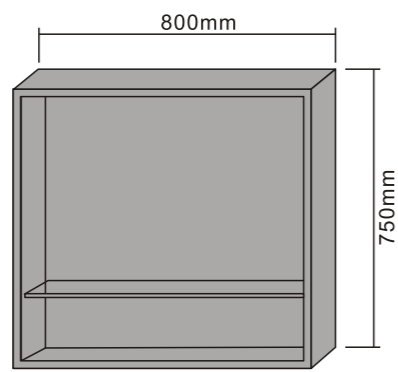

MODEL NO.: LAMC004
 Size: 500x700mm

MODEL NO.: LAMC005
 Size: 800x700mm

MODEL NO.: LAMC006
 Size: 1000x700mm

Bathroom mirror cabinet
 Double sided mirrored door
 With glass shelves
 With top & bottom backlit

MODEL NO.: LAMC007
 Size: 500x700mm

MODEL NO.: LAMC008
 Size: 800x700mm

MODEL NO.: LAMC009
 Size: 1000x700mm

No door mirror cabinet
 With one glass shelf
 With mirrored back
 With top & bottom backlit
 With acrylic storage case

MODEL NO.: LAMC010
 Size: 600x750mm

MODEL NO.: LAMC011
 Size: 800x750mm

MODEL NO.: LAMC012
 Size: 1000x750mm

Bathroom mirror cabinet
 With aluminum frame
 Double sided mirrored door
 With glass shelves
 With inside socket
 On/Off Button switch
 IP44 rated