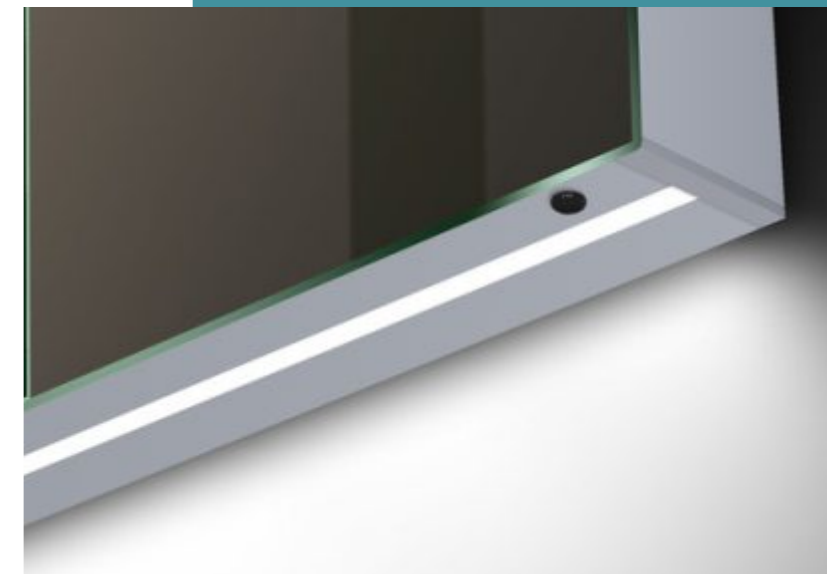

Bathroom mirror cabinet
Double sided mirrored door
With glass shelves
With top & bottom backlit