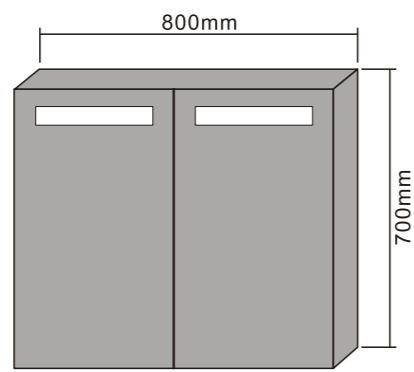

MODEL NO.: LAMC014
Size: 800x700mm