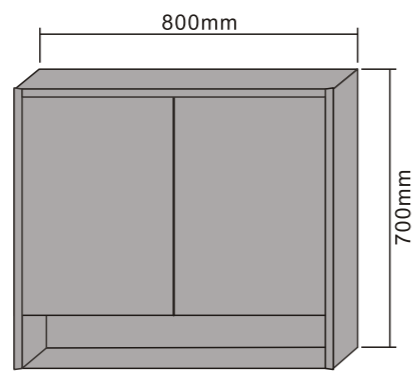

MODEL NO.: LAMC005
Size: 800x700mm