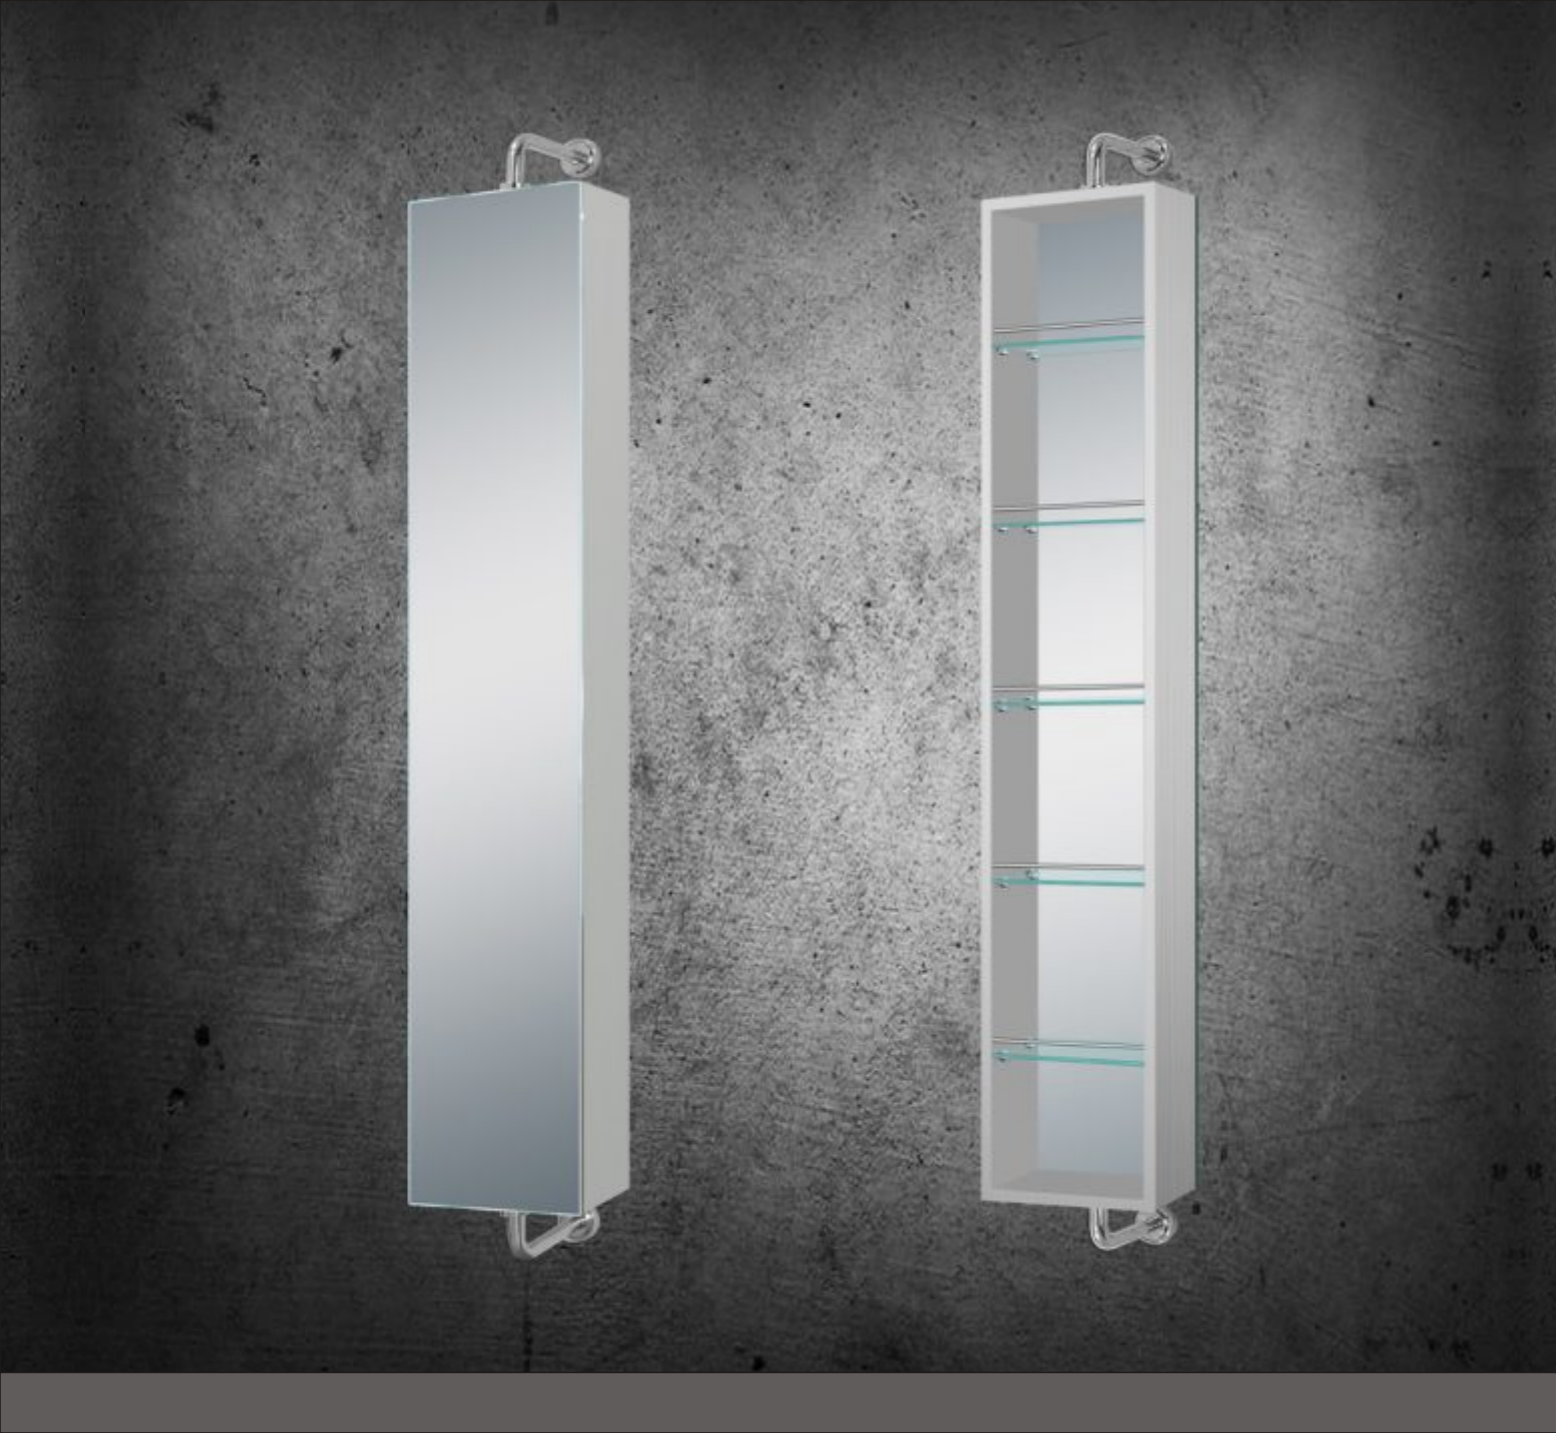

Rotated dressing mirror cabinet
With dressing mirror
With back storage space