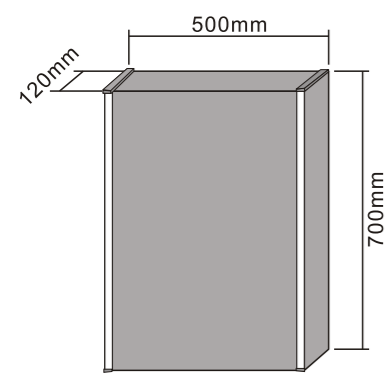

MODEL NO.: LAMC061
 Size: 500x700mm

MODEL NO.: LAMC062
 Size: 800x700mm

MODEL NO.: LAMC063
 Size: 1000x700mm

Bathroom mirror cabinet
 Double sided mirrored door
 With glass shelves
 With inside socket
 On/off button switch
 IP44 rated