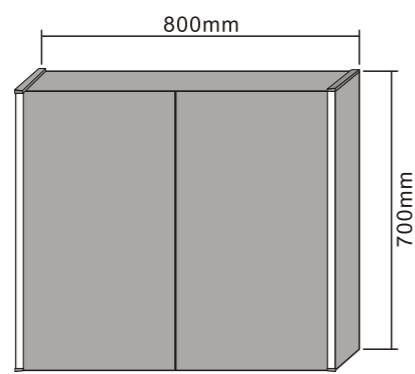

MODEL NO.: LAMC065
Size: 800x700mm