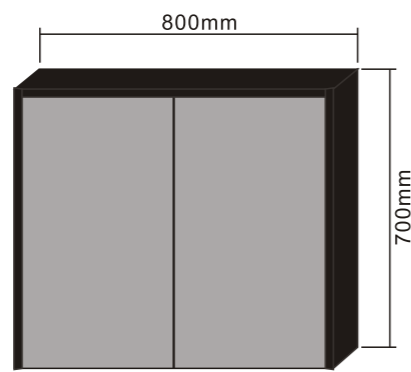

MODEL NO.: LAMC002
Size: 800x700mm