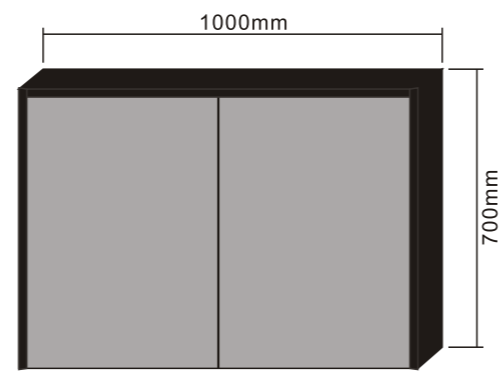

MODEL NO.: LAMC003
Size: 1000x700mm