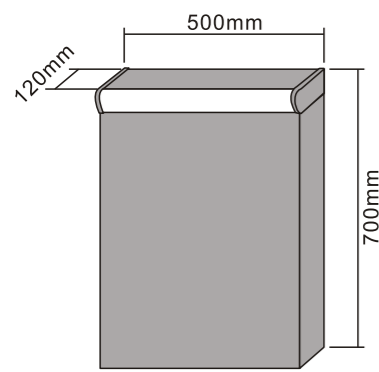

MODEL NO.: LAMC016
 Size: 500x700mm

MODEL NO.: LAMC017
 Size: 800x700mm

MODEL NO.: LAMC018
 Size: 1000x700mm

Bathroom mirror cabinet
 With aluminum frame
 Double sided mirrored door
 With glass shelves
 With inside socket
 On/off button switch
 IP44 rated