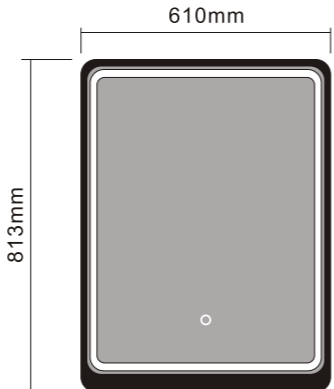

MODEL NO.: LAM125
Size: 1200x600mm

MODEL NO.: LAM126
Size: 600x800mm

MODEL NO.: LAM127
Size: 1000x600mm

MODEL NO.: LAM128
Size: 1200x600mm

MODEL NO.:LAM129
Dia:600mm

MODEL NO.:LAM130
Dia:800mm

MODEL NO.:LAM131
Dia:600mm

MODEL NO.:LAM132
Dia:800mm

MODEL NO.: LAM133
Size: 800x600mm

MODEL NO.: LAM134
Size: 1000x800mm

MODEL NO.: LAM135
Size: 1200x600mm

MODEL NO.: LAM136
Size: 800x700mm

MODEL NO.: LAM137
Size: 1000x800mm

MODEL NO.: LAM138
Size: 1200x600mm

MODEL NO.: LAM139
Size: 914x610x32mm

MODEL NO.: LAM140
Size: 1219x610x32mm

MODEL NO.: LAM141
Size: 610x914x128mm

MODEL NO.: LAM142
Size: 1219x610x128mm

MODEL NO.: LAM143
Size: 500x700mm

MODEL NO.: LAM144
Size: 610x813mm

MODEL NO.: LAM145
Dia:600mm

MODEL NO.: LAM146
Dia:900mm

MODEL NO.: LAM147
Size: D800mm+D600mm

MODEL NO.: LAM145
Size: 660x1650mm

MIRROR CABINET

Style and elegance meet practical storage solutions in our range of contemporary cabinets and shelf units.