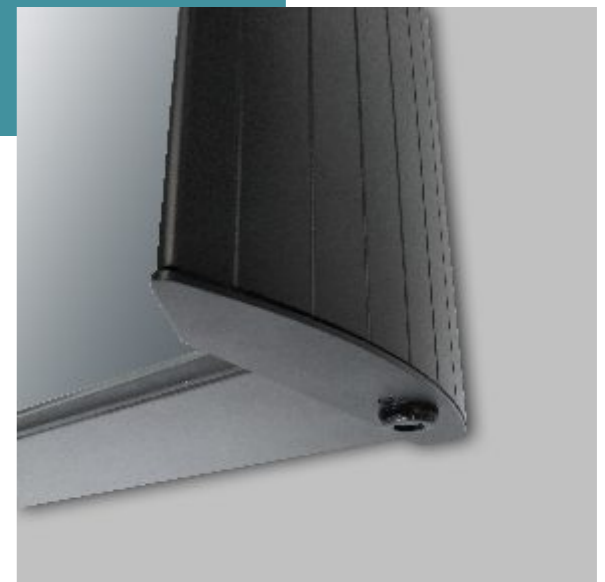

MODEL NO.:LAMC080
Size:500x700x135mm