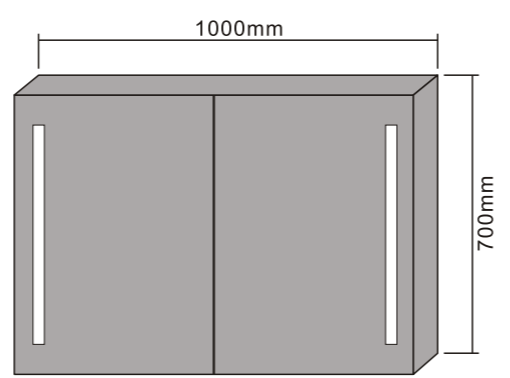

MODEL NO.: LAMC060
Size: 1000x700mm