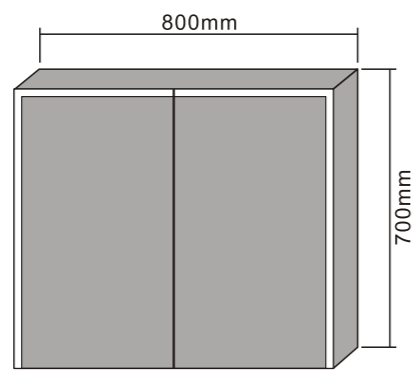

MODEL NO.: LAMC053
Size: 800x700mm