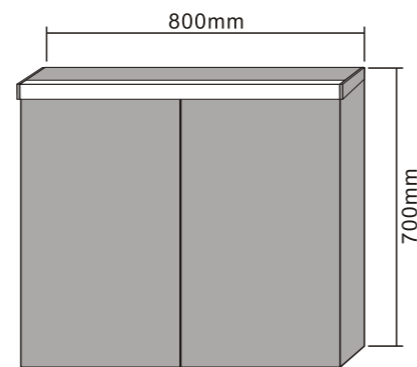

MODEL NO.:LAMC085
Size:800x700x152mm