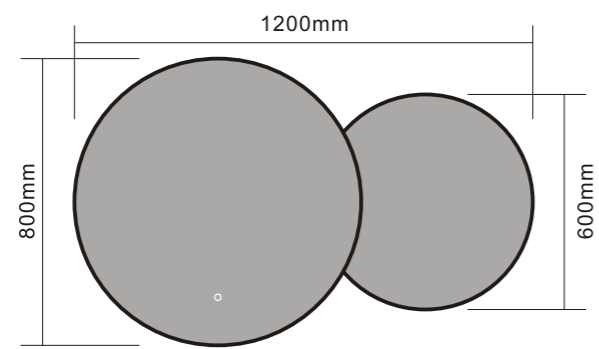

MODEL NO.:LAM132
Dia:800mm

MODEL NO.: LAM133
Size: 800x600mm

MODEL NO.: LAM134
Size: 1000x800mm

MODEL NO.: LAM135
Size: 1200x600mm

MODEL NO.: LAM136
Size: 800x700mm

MODEL NO.: LAM137
Size: 1000x800mm

MODEL NO.: LAM138
Size: 1200x600mm

MODEL NO.: LAM139
Size: 914x610x32mm

MODEL NO.: LAM140
Size: 1219x610x32mm

MODEL NO.: LAM141
Size: 610x914x128mm

MODEL NO.: LAM142
Size: 1219x610x128mm

MODEL NO.: LAM143
Size: 500x700mm

MODEL NO.: LAM144
Size: 610x813mm

MODEL NO.: LAM145
Dia:600mm

MODEL NO.: LAM146
Dia:900mm

MODEL NO.: LAM147
Size: D800mm+D600mm

MODEL NO.: LAM145
Size: 660x1650mm

MIRROR CABINET

Style and elegance meet practical storage solutions in our range of contemporary cabinets and shelf units.