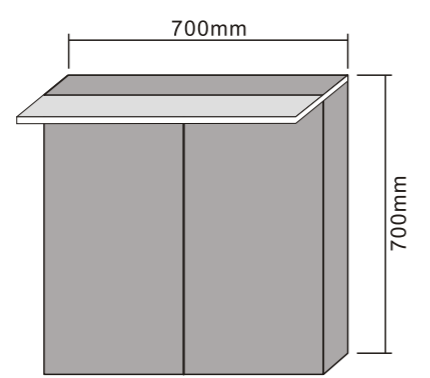

MODEL NO.: LAMC026
Size: 700x700mm