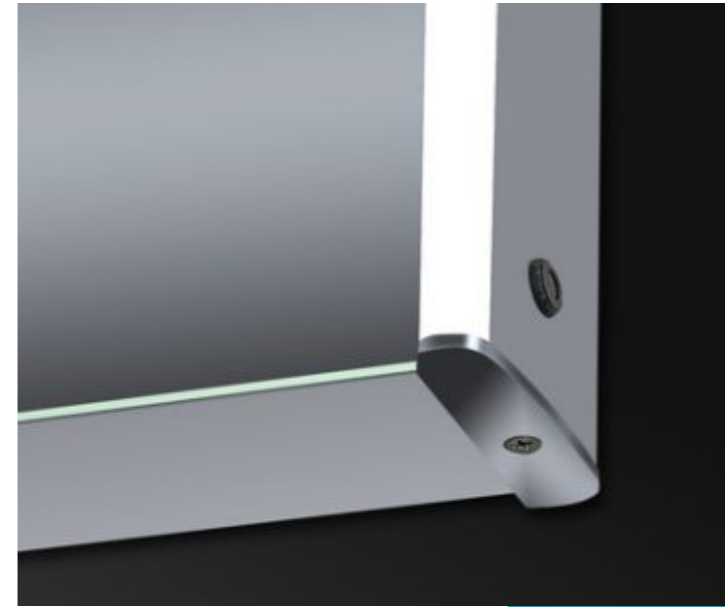

MODEL NO.: LAMC028
 Size: 500x700mm

MODEL NO.: LAMC029
 Size: 700x700mm

MODEL NO.: LAMC030
 Size: 1000x700mm

Bathroom mirror cabinet
 With aluminum frame
 Double sided mirrored door
 With glass shelves
 With inside socket
 Infrared sensor switch
 IP44 rated