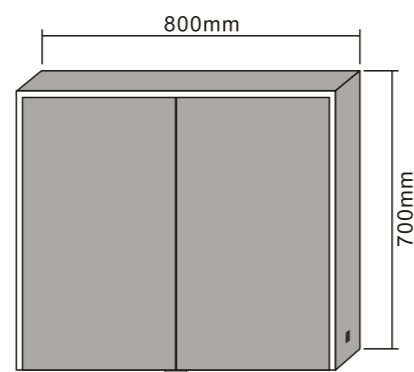

MODEL NO.: LAMC068
Size: 800x700mm