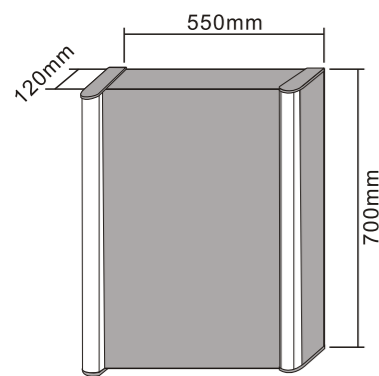

MODEL NO.: LAMC028
 Size: 500x700mm

MODEL NO.: LAMC029
 Size: 700x700mm

MODEL NO.: LAMC030
 Size: 1000x700mm

Bathroom mirror cabinet
 With aluminum frame
 Double sided mirrored door
 With glass shelves
 With inside socket
 Infrared sensor switch
 IP44 rated

MODEL NO.: LAMC031
 Size: 500x700mm

MODEL NO.: LAMC032
 Size: 700x700mm

MODEL NO.: LAMC033
 Size: 800x700mm

Bathroom mirror cabinet
 With aluminum frame
 Double sided mirrored door
 With glass shelves
 With inside socket
 On/off button switch
 IP44 rated