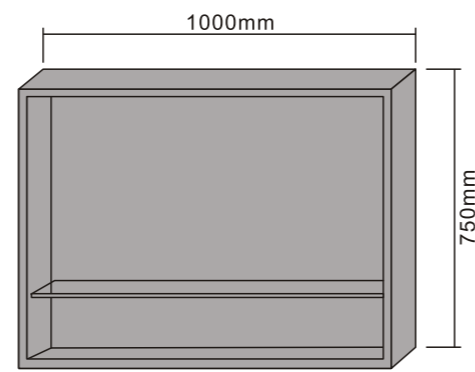

MODEL NO.: LAMC007
 Size: 500x700mm

MODEL NO.: LAMC008
 Size: 800x700mm

MODEL NO.: LAMC009
 Size: 1000x700mm

No door mirror cabinet
 With one glass shelf
 With mirrored back
 With top & bottom backlit
 With acrylic storage case

MODEL NO.: LAMC010
 Size: 600x750mm

MODEL NO.: LAMC011
 Size: 800x750mm

MODEL NO.: LAMC012
 Size: 1000x750mm

Bathroom mirror cabinet
 With aluminum frame
 Double sided mirrored door
 With glass shelves
 With inside socket
 On/Off Button switch
 IP44 rated