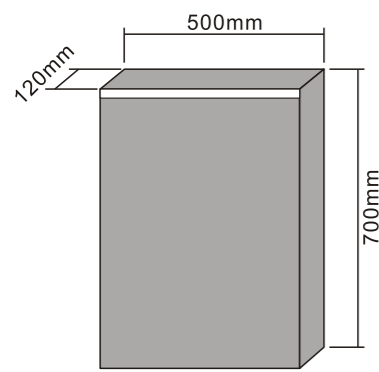

MODEL NO.: LAMC043
 Size: 500x700mm

MODEL NO.: LAMC044
 Size: 800x700mm

MODEL NO.: LAMC045
 Size: 1000x700mm

Bathroom mirror cabinet
 Double sided mirrored door
 With glass shelves
 With inside socket
 On/off button switch
 IP44 rated