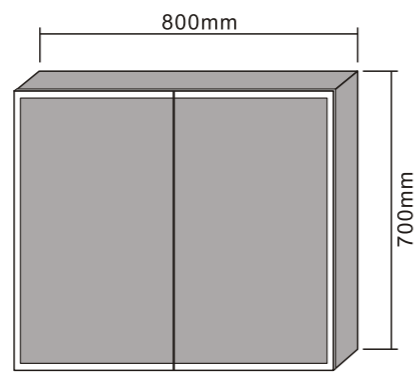

MODEL NO.: LAMC040
 Size: 500x700mm

MODEL NO.: LAMC041
 Size: 800x700mm

MODEL NO.: LAMC042
 Size: 1000x700mm

Bathroom mirror cabinet
 Double sided mirrored door
 With acrylic light around
 With glass shelves
 With inside socket
 On/off button switch
 IP44 rated

MODEL NO.: LAMC043
 Size: 500x700mm

MODEL NO.: LAMC044
 Size: 800x700mm

MODEL NO.: LAMC045
 Size: 1000x700mm

Bathroom mirror cabinet
 Double sided mirrored door
 With glass shelves
 With inside socket
 On/off button switch
 IP44 rated