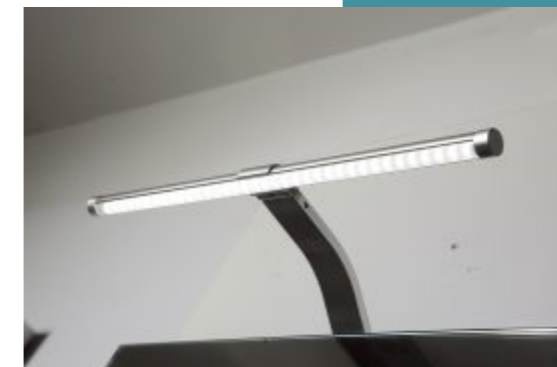

Bathroom mirror cabinet
With aluminum frame
Double sided mirrored door
With glass shelves
With inside socket
On/off button switch
IP44 rated