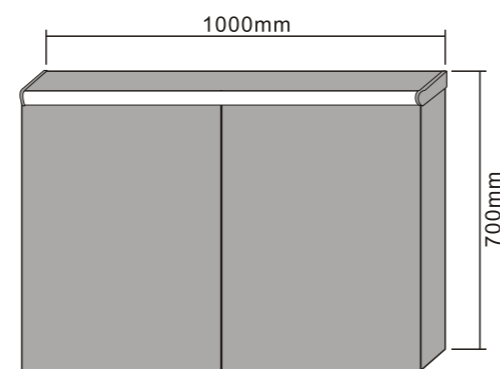

MODEL NO.: LAMC018
Size: 1000x700mm