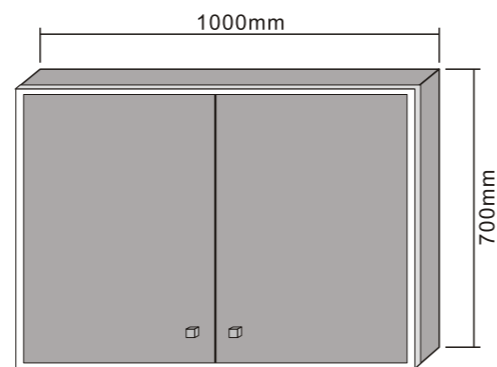

MODEL NO.: LAMC030
Size: 1000x700mm