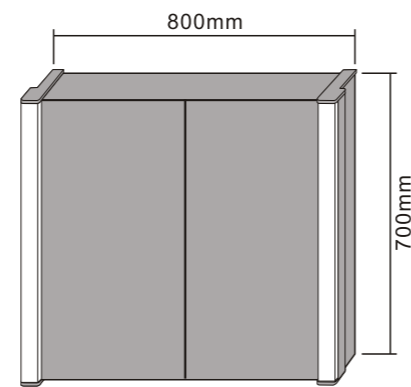

MODEL NO.: LAMC036
Size: 1000x700mm