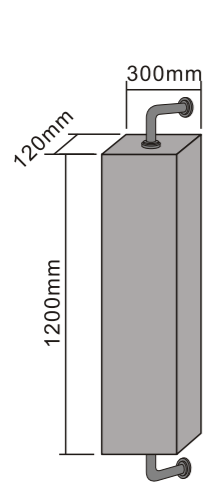

MODEL NO.: LAMC088
Size: 300x1200mm