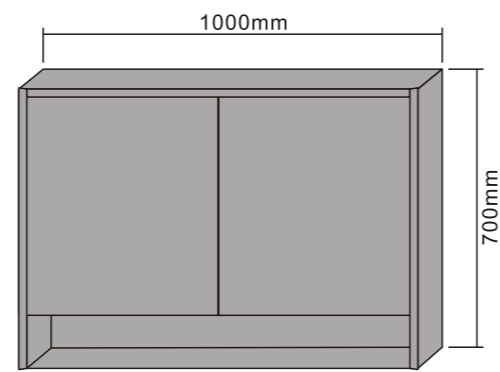

MODEL NO.: LAMC006
Size: 1000x700mm