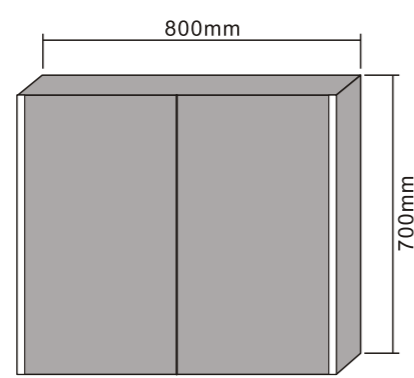

MODEL NO.: LAMC050
Size: 800x700mm