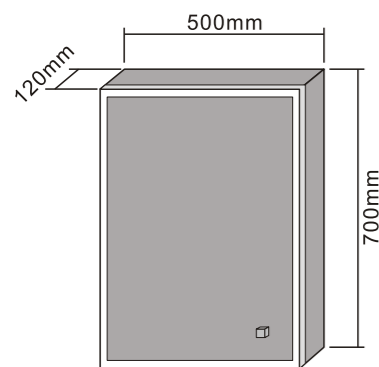

MODEL NO.: LAMC022
 Size: 500x700mm

MODEL NO.: LAMC023
 Size: 700x700mm

MODEL NO.: LAMC024
 Size: 800x700mm

Bathroom mirror cabinet
 With top acrylic light
 Double sided mirrored door
 With glass shelves
 On/Off Button switch
 With bottom backlit
 IP44 rated

MODEL NO.: LAMC025
 Size: 500x700mm

MODEL NO.: LAMC026
 Size: 700x700mm

MODEL NO.: LAMC027
 Size: 1000x700mm

Bathroom mirror cabinet
 With aluminum frame
 Double sided mirrored door
 With glass shelves
 On/off button switch
 IP44 rated

MODEL NO.: LAMC028
 Size: 500x700mm

MODEL NO.: LAMC029
 Size: 700x700mm

MODEL NO.: LAMC030
 Size: 1000x700mm

Bathroom mirror cabinet
 With aluminum frame
 Double sided mirrored door
 With glass shelves
 With inside socket
 Infrared sensor switch
 IP44 rated