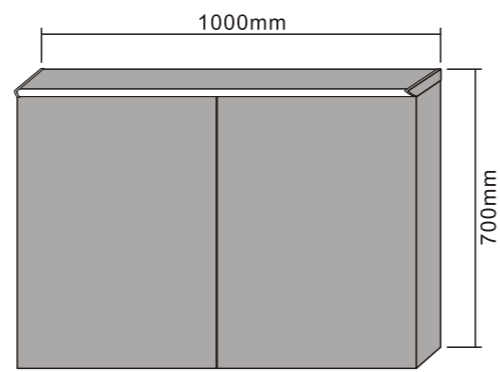

MODEL NO.: LAMC063
Size: 1000x700mm