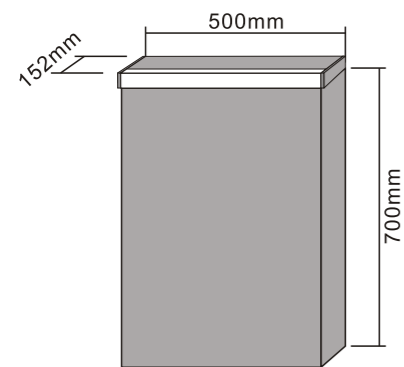

Bathroom Mirror Cabinet
 Double sided mirrored door
 With glass shelves
 With inside socket
 IP44 Rated

MODEL NO.:LAMC082
 Size:500x700x152mm

MODEL NO.:LAMC083
 Size:800x700x152mm

Bathroom Mirror Cabinet
 Double sided mirrored door
 With aluminum shelves
 With inside socket
 IP44 Rated