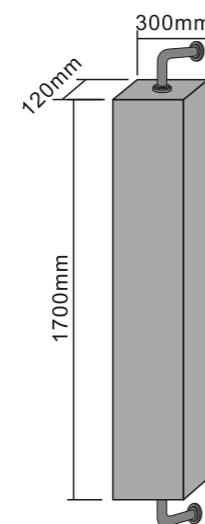

MODEL NO.: LAMC086
 Size: 450x1200mm

MODEL NO.: LAMC087
 Size: 450x1600mm

MODEL NO.: LAMC088
Size: 300x1200mm

MODEL NO.: LAMC089
Size: 300x1700mm

Rotated dressing mirror cabinet
With dressing mirror
With back storage space