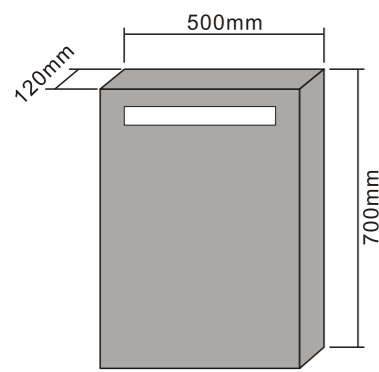

MODEL NO.: LAMC007
 Size: 500x700mm

MODEL NO.: LAMC008
 Size: 800x700mm

MODEL NO.: LAMC009
 Size: 1000x700mm

No door mirror cabinet
 With one glass shelf
 With mirrored back
 With top & bottom backlit
 With acrylic storage case

MODEL NO.: LAMC010
 Size: 600x750mm

MODEL NO.: LAMC011
 Size: 800x750mm

MODEL NO.: LAMC012
 Size: 1000x750mm

Bathroom mirror cabinet
 With aluminum frame
 Double sided mirrored door
 With glass shelves
 With inside socket
 On/Off Button switch
 IP44 rated

MODEL NO.: LAMC013
 Size: 500x700mm

MODEL NO.: LAMC014
 Size: 800x700mm

MODEL NO.: LAMC015
 Size: 1000x700mm

Bathroom mirror cabinet
 With aluminum frame
 Double sided mirrored door
 With glass shelves
 With inside socket
 On/off button switch
 IP44 rated