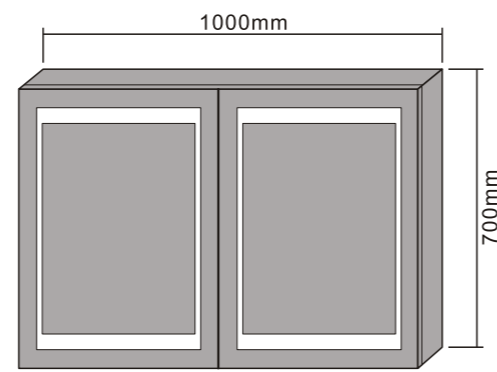

MODEL NO.: LAMC039
Size: 1000x700mm