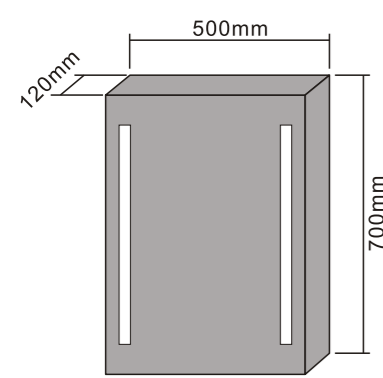

MODEL NO.: LAMC058
Size: 500x700mm