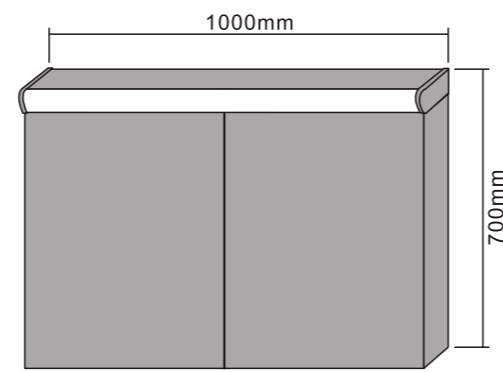

MODEL NO.: LAMC021
Size: 1000x700mm