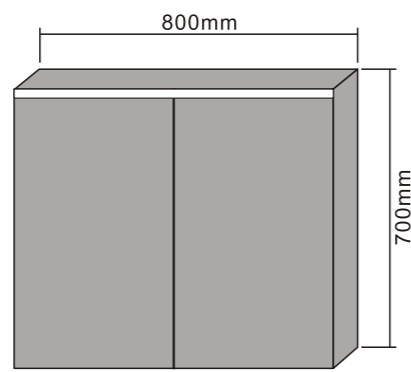

MODEL NO.: LAMC047
Size: 800x700mm