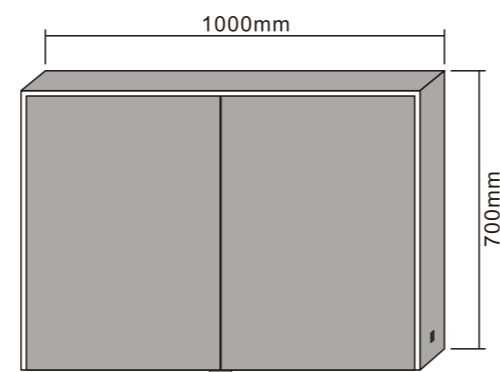

MODEL NO.: LAMC069
Size: 1000x700mm