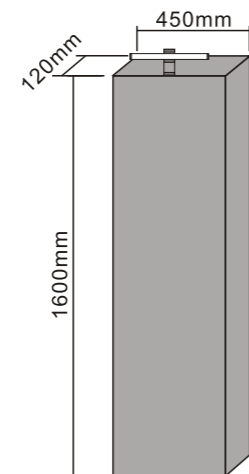

MODEL NO.:LAMC084
 Size:500x700x152mm

MODEL NO.:LAMC085
 Size:800x700x152mm

LED dressing mirror cabinet
 Double sided mirrored door
 With glass shelves
 With inside socket
 On/off button switch
 IP44 rated

MODEL NO.: LAMC086
 Size: 450x1200mm

MODEL NO.: LAMC087
 Size: 450x1600mm

MODEL NO.: LAMC088
Size: 300x1200mm

MODEL NO.: LAMC089
Size: 300x1700mm

Rotated dressing mirror cabinet
With dressing mirror
With back storage space