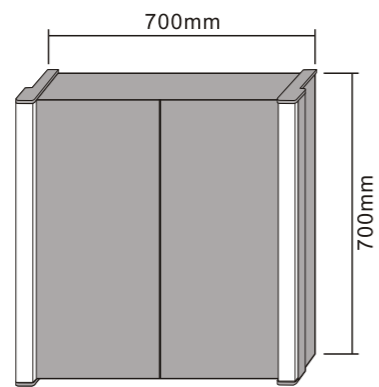

MODEL NO.: LAMC035
Size: 700x700mm