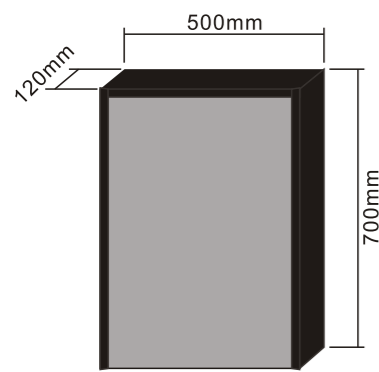

MODEL NO.: LAMC001
Size: 500x700mm