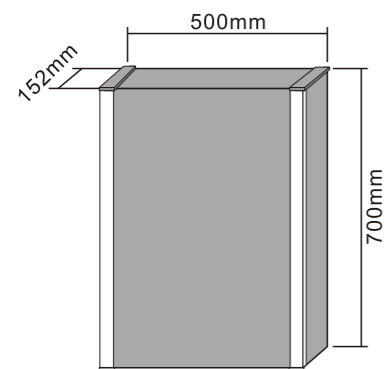

MODEL NO.:LAMC082
Size:500x700x152mm