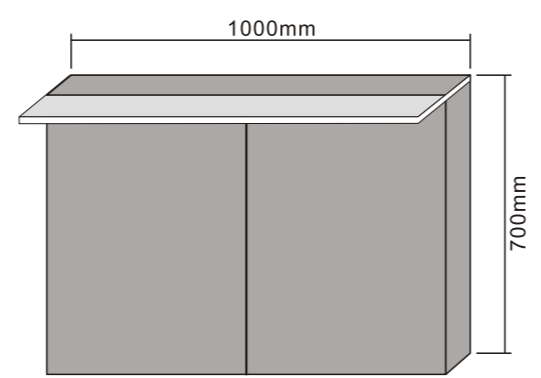

MODEL NO.: LAMC027
Size: 1000x700mm