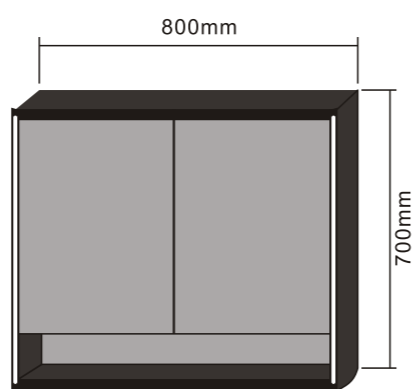

MODEL NO.:LAMC081
Size:800x700x135mm