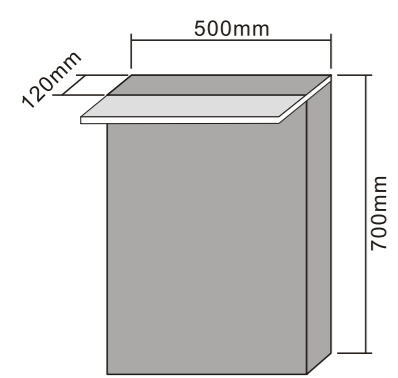

MODEL NO.: LAMC022
 Size: 500x700mm

MODEL NO.: LAMC023
 Size: 700x700mm

MODEL NO.: LAMC024
 Size: 800x700mm

Bathroom mirror cabinet
 With top acrylic light
 Double sided mirrored door
 With glass shelves
 On/Off Button switch
 With bottom backlit
 IP44 rated