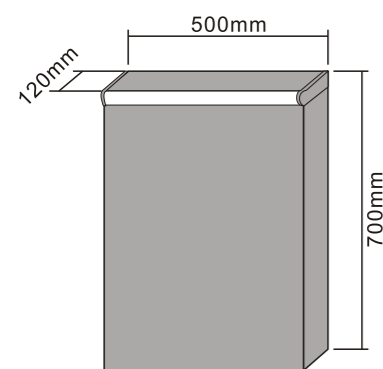

MODEL NO.: LAMC010
 Size: 600x750mm

MODEL NO.: LAMC011
 Size: 800x750mm

MODEL NO.: LAMC012
 Size: 1000x750mm

Bathroom mirror cabinet
 With aluminum frame
 Double sided mirrored door
 With glass shelves
 With inside socket
 On/Off Button switch
 IP44 rated

MODEL NO.: LAMC013
 Size: 500x700mm

MODEL NO.: LAMC014
 Size: 800x700mm

MODEL NO.: LAMC015
 Size: 1000x700mm

Bathroom mirror cabinet
 With aluminum frame
 Double sided mirrored door
 With glass shelves
 With inside socket
 On/off button switch
 IP44 rated