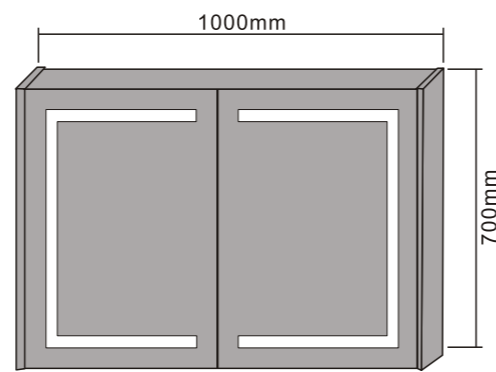

MODEL NO.: LAMC042
Size: 1000x700mm