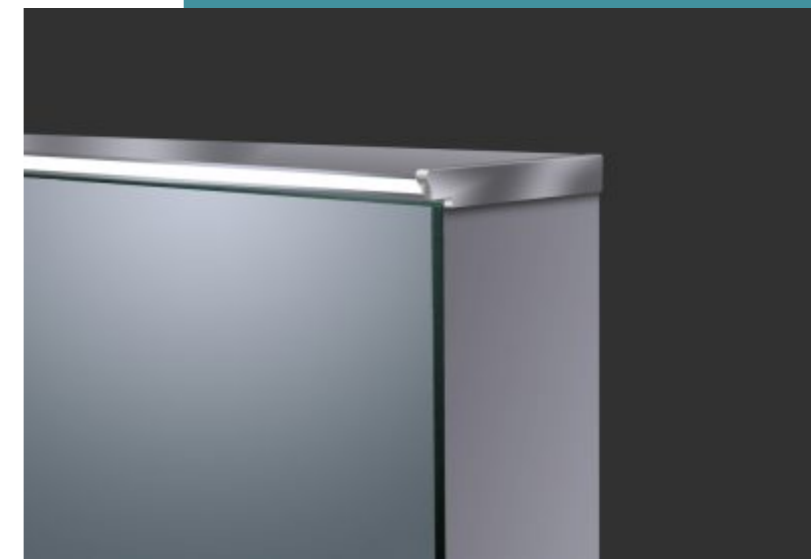

MODEL NO.: LAMC058
 Size: 500x700mm

MODEL NO.: LAMC059
 Size: 800x700mm

MODEL NO.: LAMC060
 Size: 1000x700mm

Bathroom mirror cabinet
 Double sided mirrored door
 With glass shelves
 With inside socket
 On/off button switch
 IP44 rated