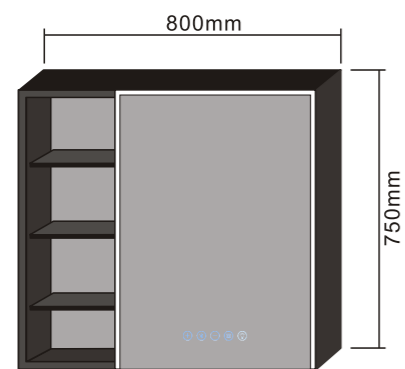

MODEL NO.: LAMC073
 Size: 500x700mm

MODEL NO.: LAMC074
 Size: 800x700mm

MODEL NO.: LAMC075
 Size: 1000x700mm

Bathroom Mirror Cabinet
 Double sided mirrored door
 With aluminum shelves
 With inside socket
 IP44 Rated