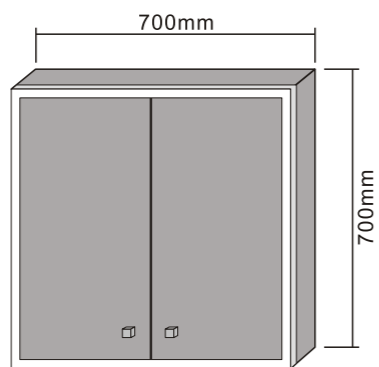

MODEL NO.: LAMC029
Size: 700x700mm