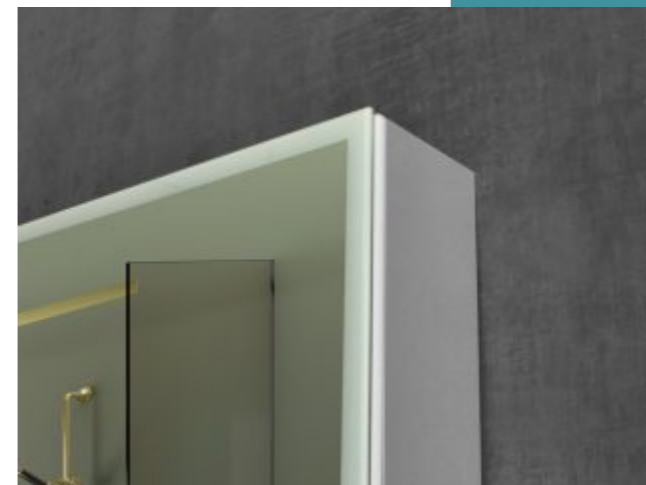

MODEL NO.: LAMC040
 Size: 500x700mm

MODEL NO.: LAMC041
 Size: 800x700mm

MODEL NO.: LAMC042
 Size: 1000x700mm

Bathroom mirror cabinet
 Double sided mirrored door
 With acrylic light around
 With glass shelves
 With inside socket
 On/off button switch
 IP44 rated