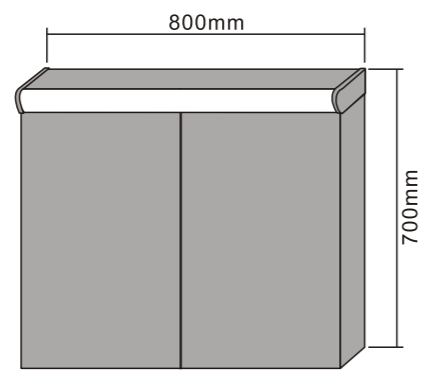

MODEL NO.: LAMC020
Size: 800x700mm