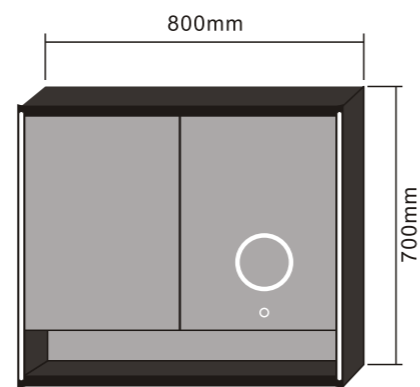

MODEL NO.: LAMC073
 Size: 500x700mm

MODEL NO.: LAMC074
 Size: 800x700mm

MODEL NO.: LAMC075
 Size: 1000x700mm

Bathroom Mirror Cabinet
 Double sided mirrored door
 With aluminum shelves
 With inside socket
 IP44 Rated

MODEL NO.: LAMC076
 Size: 800x750mm

MODEL NO.: LAMC077
 Size: 1000x750mm

Bathroom Mirror Cabinet
 Double sided mirrored door
 With aluminum shelves
 With inside socket
 IP44 Rated

MODEL NO.:LAMC078
 Size:500x700x135mm