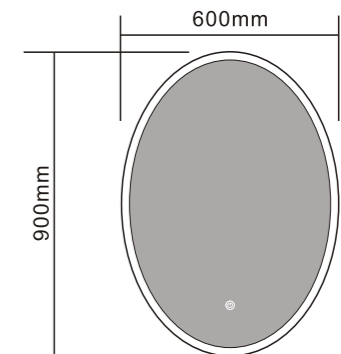

Mirror Lights Collection 2022

Elegant design illuminated
bathroom mirrors and mirror
cabinets for your selection

MODEL NO.: LAM001
Dia: 600mm

MODEL NO.: LAM002
Dia: 900mm

MODEL NO.: LAM003
Dia: 600mm

MODEL NO.: LAM004
Dia: 900mm

MODEL NO.: LAM005
Dia:600mm

MODEL NO.: LAM006
Dia:900mm

MODEL NO.: LAM007
Size: 500x700mm

MODEL NO.: LAM008
Size: 600x900mm

MODEL NO.: LAM009
Size: 500x700mm

MODEL NO.: LAM010
Size: 500x900mm

MODEL NO.: LAM011
Dia:600mm

MODEL NO.: LAM012
Dia:800mm

MODEL NO.: LAM013
Size: 500x700mm

MODEL NO.: LAM014
Size: 600x900mm

MODEL NO.: LAM015
Size: 600x600mm

MODEL NO.: LAM016
Size: 800x600mm

MODEL NO.: LAM017
Size: 600x800mm

MODEL NO.: LAM018
Size: 1000x600mm

MODEL NO.: LAM019
Size: 1200x600mm

MODEL NO.: LAM020
Size: 600x800mm

MODEL NO.: LAM021
Size: 800x600mm

MODEL NO.: LAM022
Size: 1000x600mm

MODEL NO.: LAM023
Size: 600x800mm

MODEL NO.: LAM024
Size: 1000x600mm