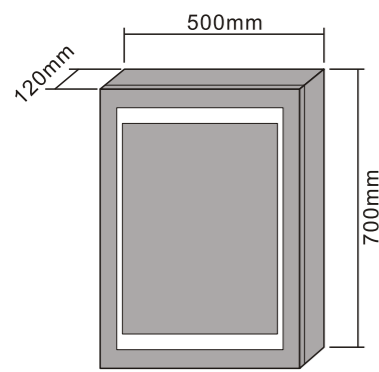

MODEL NO.: LAMC031
 Size: 500x700mm

MODEL NO.: LAMC032
 Size: 700x700mm

MODEL NO.: LAMC033
 Size: 800x700mm

Bathroom mirror cabinet
 With aluminum frame
 Double sided mirrored door
 With glass shelves
 With inside socket
 On/off button switch
 IP44 rated

MODEL NO.: LAMC034
 Size: 500x700mm

MODEL NO.: LAMC035
 Size: 700x700mm

MODEL NO.: LAMC036
 Size: 1000x700mm

Bathroom mirror cabinet
 With aluminum frame
 Double sided mirrored door
 With glass shelves
 With inside socket
 On/off button switch
 IP44 rated

MODEL NO.: LAMC037
 Size: 500x700mm

MODEL NO.: LAMC038
 Size: 800x700mm

MODEL NO.: LAMC039
 Size: 1000x700mm

Bathroom mirror cabinet
 Double sided mirrored door
 With glass shelves
 With inside socket
 On/off button switch
 IP44 rated