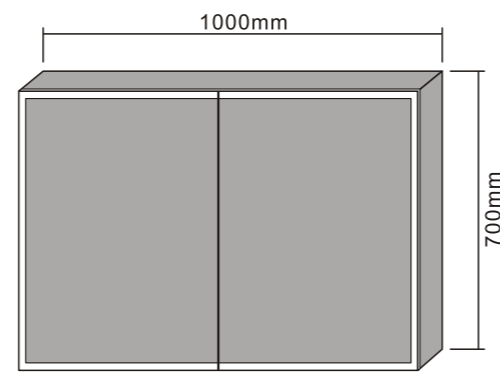

MODEL NO.: LAMC045
Size: 1000x700mm