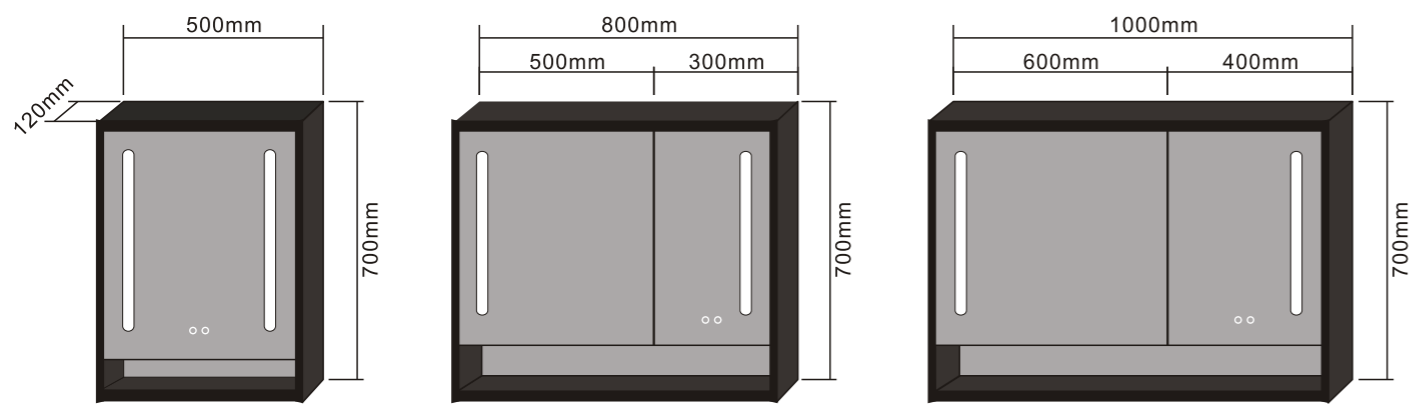

MODEL NO.: LAMC064
 Size: 500x700mm

MODEL NO.: LAMC065
 Size: 800x700mm

MODEL NO.: LAMC066
 Size: 1000x700mm

Bathroom mirror cabinet
 Double sided mirrored door
 With glass shelves
 On/off button switch
 IP44 rated

MODEL NO.: LAMC067
 Size: 500x700mm

MODEL NO.: LAMC068
 Size: 800x700mm

MODEL NO.: LAMC069
 Size: 1000x700mm

Bathroom mirror cabinet
 Double sided mirrored door
 With glass shelves
 On/off button switch
 IP44 rated

MODEL NO.: LAMC070
 Size: 500x700mm

MODEL NO.: LAMC071
 Size: 800x700mm

MODEL NO.: LAMC072
 Size: 1000x700mm

Bathroom Mirror Cabinet
 Double sided mirrored door
 With glass shelves
 With inside socket
 IP44 Rated