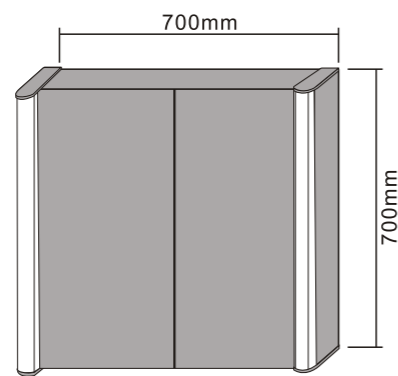

MODEL NO.: LAMC032
Size: 700x700mm