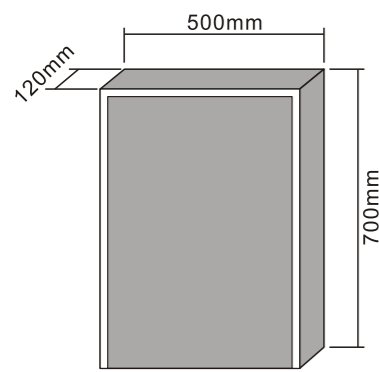

MODEL NO.: LAMC049
 Size: 500x700mm

MODEL NO.: LAMC050
 Size: 800x700mm

MODEL NO.: LAMC051
 Size: 1000x700mm

Bathroom mirror cabinet
 Double sided mirrored door
 With glass shelves
 With inside socket
 On/off button switch
 IP44 rated

MODEL NO.: LAMC052
 Size: 500x700mm

MODEL NO.: LAMC053
 Size: 800x700mm

MODEL NO.: LAMC054
 Size: 1000x700mm

Bathroom mirror cabinet
 Double sided mirrored door
 With glass shelves
 With inside socket
 With digital clock
 On/off button switch
 IP44 rated