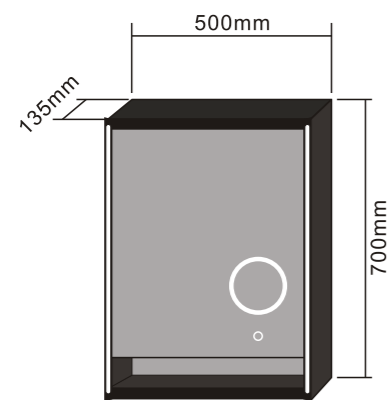

MODEL NO.: LAMC070
 Size: 500x700mm

MODEL NO.: LAMC071
 Size: 800x700mm

MODEL NO.: LAMC072
 Size: 1000x700mm

Bathroom Mirror Cabinet
 Double sided mirrored door
 With glass shelves
 With inside socket
 IP44 Rated

MODEL NO.: LAMC073
 Size: 500x700mm

MODEL NO.: LAMC074
 Size: 800x700mm

MODEL NO.: LAMC075
 Size: 1000x700mm

Bathroom Mirror Cabinet
 Double sided mirrored door
 With aluminum shelves
 With inside socket
 IP44 Rated

MODEL NO.: LAMC076
 Size: 800x750mm

MODEL NO.: LAMC077
 Size: 1000x750mm

Bathroom Mirror Cabinet
 Double sided mirrored door
 With aluminum shelves
 With inside socket
 IP44 Rated

MODEL NO.:LAMC078
 Size:500x700x135mm