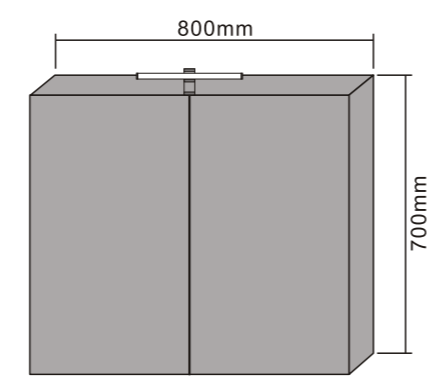

MODEL NO.: LAMC024
Size: 800x700mm