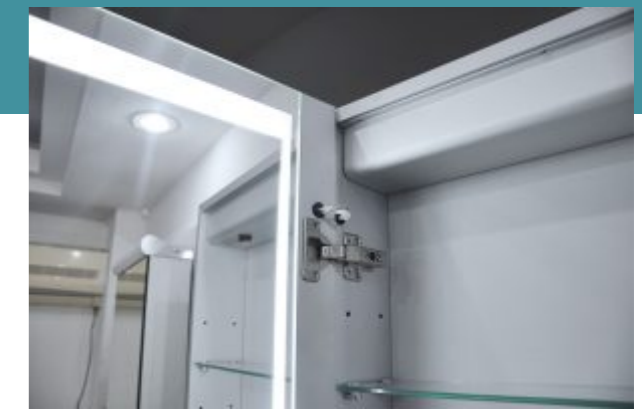

Bathroom mirror cabinet
With aluminum frame
Double sided mirrored door
With glass shelves
With inside socket
On/off button switch
IP44 rated