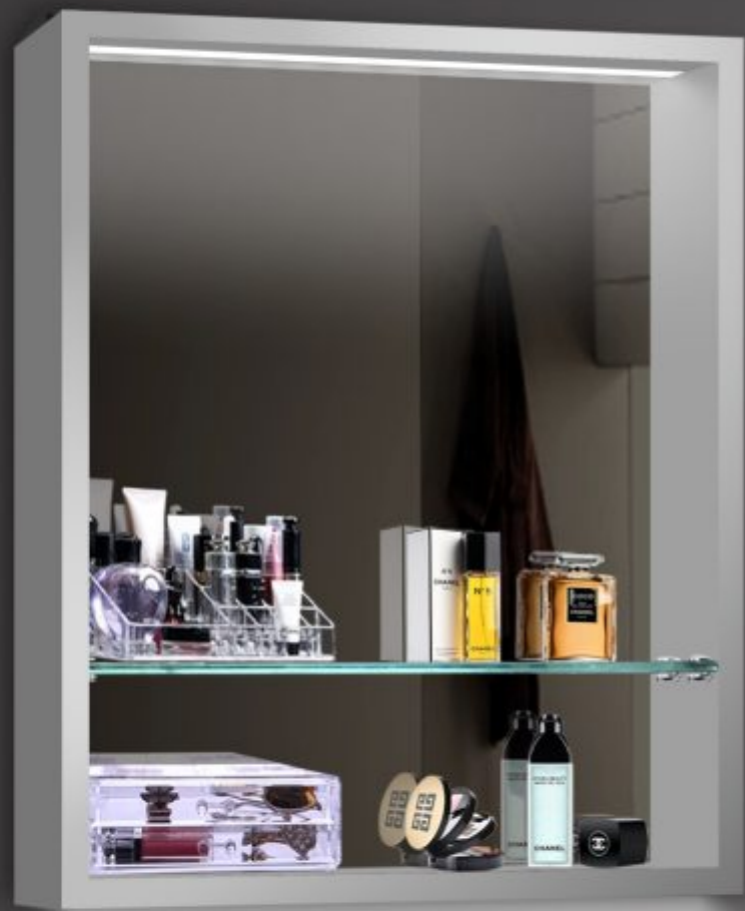

MODEL NO.: LAMC007
 Size: 500x700mm

MODEL NO.: LAMC008
 Size: 800x700mm

MODEL NO.: LAMC009
 Size: 1000x700mm

No door mirror cabinet
 With one glass shelf
 With mirrored back
 With top & bottom backlit
 With acrylic storage case