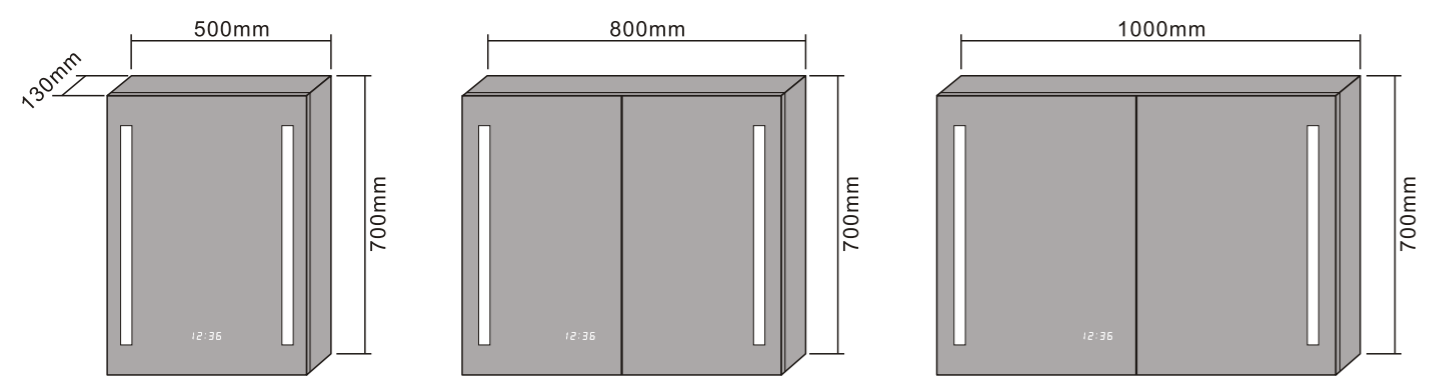

MODEL NO.: LAMC052
 Size: 500x700mm

MODEL NO.: LAMC053
 Size: 800x700mm

MODEL NO.: LAMC054
 Size: 1000x700mm

Bathroom mirror cabinet
 Double sided mirrored door
 With glass shelves
 With inside socket
 With digital clock
 On/off button switch
 IP44 rated