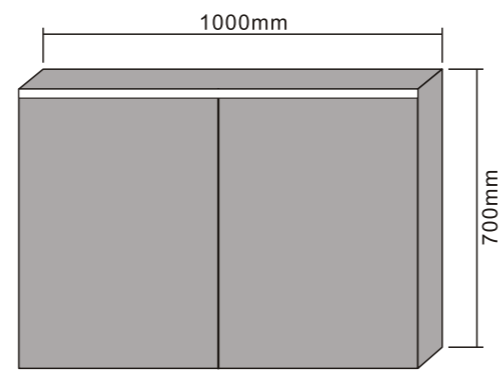

MODEL NO.: LAMC048
Size: 1000x700mm