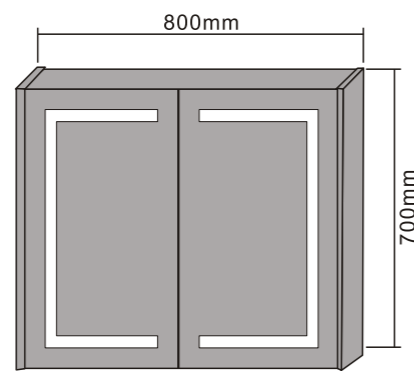

MODEL NO.: LAMC041
Size: 800x700mm