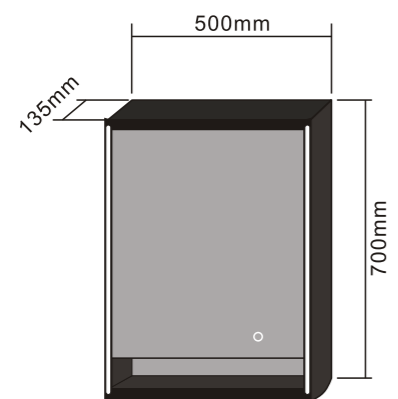

MODEL NO.:LAMC080
Size:500x700x135mm