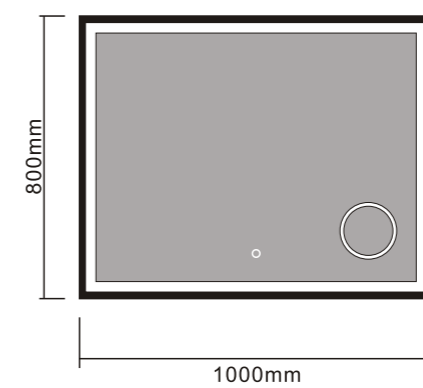

MODEL NO.: LAM125
Size: 1200x600mm

MODEL NO.: LAM126
Size: 600x800mm

MODEL NO.: LAM127
Size: 1000x600mm

MODEL NO.: LAM128
Size: 1200x600mm

MODEL NO.:LAM129
Dia:600mm

MODEL NO.:LAM130
Dia:800mm

MODEL NO.:LAM131
Dia:600mm

MODEL NO.:LAM132
Dia:800mm

MODEL NO.: LAM133
Size: 800x600mm

MODEL NO.: LAM134
Size: 1000x800mm

MODEL NO.: LAM135
Size: 1200x600mm

MODEL NO.: LAM136
Size: 800x700mm

MODEL NO.: LAM137
Size: 1000x800mm

MODEL NO.: LAM138
Size: 1200x600mm

MODEL NO.: LAM139
Size: 914x610x32mm

MODEL NO.: LAM140
Size: 1219x610x32mm

MODEL NO.: LAM141
Size: 610x914x128mm

MODEL NO.: LAM142
Size: 1219x610x128mm

MODEL NO.: LAM143
Size: 500x700mm

MODEL NO.: LAM144
Size: 610x813mm

MODEL NO.: LAM145
Dia:600mm

MODEL NO.: LAM146
Dia:900mm

MODEL NO.: LAM147
Size: D800mm+D600mm

MODEL NO.: LAM145
Size: 660x1650mm

MIRROR CABINET

Style and elegance meet practical storage solutions in our range of contemporary cabinets and shelf units.