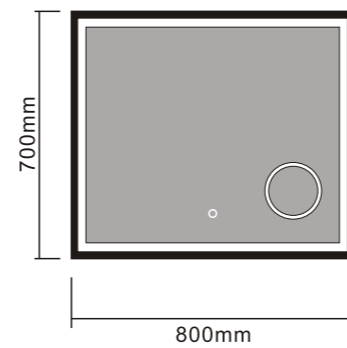

MODEL NO.: LAM125
Size: 1200x600mm

MODEL NO.: LAM126
Size: 600x800mm

MODEL NO.: LAM127
Size: 1000x600mm

MODEL NO.: LAM128
Size: 1200x600mm

MODEL NO.:LAM129
Dia:600mm

MODEL NO.:LAM130
Dia:800mm

MODEL NO.:LAM131
Dia:600mm

MODEL NO.:LAM132
Dia:800mm

MODEL NO.: LAM133
Size: 800x600mm

MODEL NO.: LAM134
Size: 1000x800mm

MODEL NO.: LAM135
Size: 1200x600mm

MODEL NO.: LAM136
Size: 800x700mm

MODEL NO.: LAM137
Size: 1000x800mm

MODEL NO.: LAM138
Size: 1200x600mm

MODEL NO.: LAM139
Size: 914x610x32mm

MODEL NO.: LAM140
Size: 1219x610x32mm

MODEL NO.: LAM141
Size: 610x914x128mm

MODEL NO.: LAM142
Size: 1219x610x128mm

MODEL NO.: LAM143
Size: 500x700mm

MODEL NO.: LAM144
Size: 610x813mm

MODEL NO.: LAM145
Dia:600mm

MODEL NO.: LAM146
Dia:900mm

MODEL NO.: LAM147
Size: D800mm+D600mm

MODEL NO.: LAM145
Size: 660x1650mm

MIRROR CABINET

Style and elegance meet practical storage solutions in our range of contemporary cabinets and shelf units.