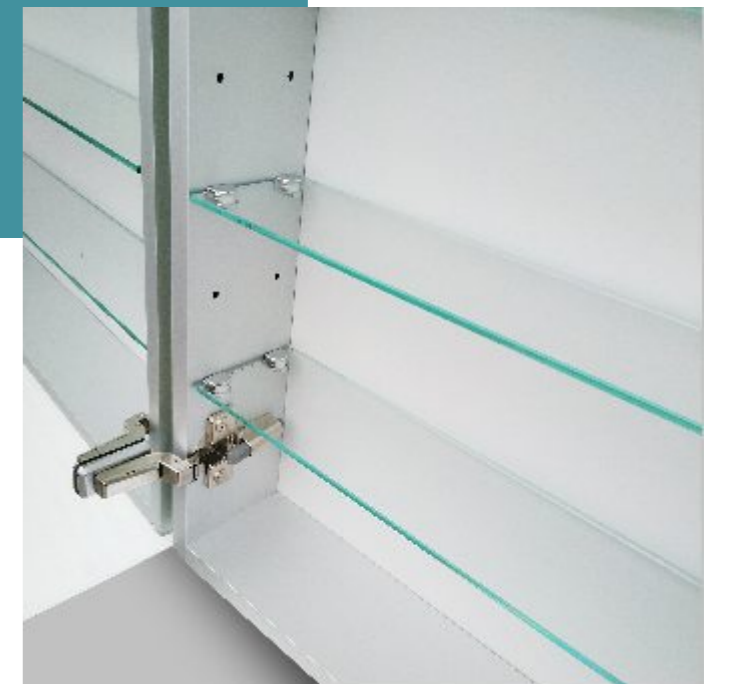

Bathroom Mirror Cabinet
 Double sided mirrored door
 With glass shelves
 With inside socket
 IP44 Rated

MODEL NO.:LAMC082
 Size:500x700x152mm

MODEL NO.:LAMC083
 Size:800x700x152mm

Bathroom Mirror Cabinet
 Double sided mirrored door
 With aluminum shelves
 With inside socket
 IP44 Rated