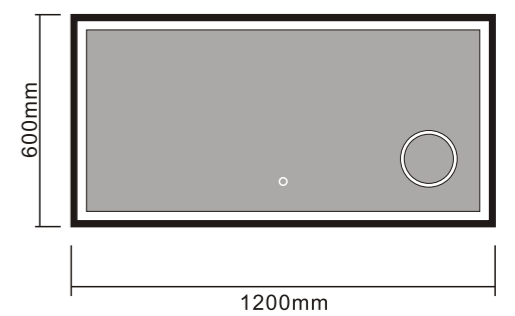

MODEL NO.: LAM125
Size: 1200x600mm

MODEL NO.: LAM126
Size: 600x800mm

MODEL NO.: LAM127
Size: 1000x600mm

MODEL NO.: LAM128
Size: 1200x600mm

MODEL NO.:LAM129
Dia:600mm

MODEL NO.:LAM130
Dia:800mm

MODEL NO.:LAM131
Dia:600mm

MODEL NO.:LAM132
Dia:800mm

MODEL NO.: LAM133
Size: 800x600mm

MODEL NO.: LAM134
Size: 1000x800mm

MODEL NO.: LAM135
Size: 1200x600mm

MODEL NO.: LAM136
Size: 800x700mm

MODEL NO.: LAM137
Size: 1000x800mm

MODEL NO.: LAM138
Size: 1200x600mm

MODEL NO.: LAM139
Size: 914x610x32mm

MODEL NO.: LAM140
Size: 1219x610x32mm

MODEL NO.: LAM141
Size: 610x914x128mm

MODEL NO.: LAM142
Size: 1219x610x128mm

MODEL NO.: LAM143
Size: 500x700mm

MODEL NO.: LAM144
Size: 610x813mm

MODEL NO.: LAM145
Dia:600mm

MODEL NO.: LAM146
Dia:900mm

MODEL NO.: LAM147
Size: D800mm+D600mm

MODEL NO.: LAM145
Size: 660x1650mm

MIRROR CABINET

Style and elegance meet practical storage solutions in our range of contemporary cabinets and shelf units.