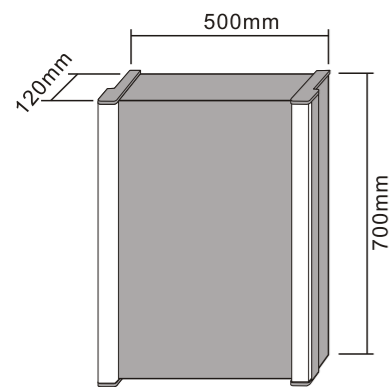

MODEL NO.: LAMC031
 Size: 500x700mm

MODEL NO.: LAMC032
 Size: 700x700mm

MODEL NO.: LAMC033
 Size: 800x700mm

Bathroom mirror cabinet
 With aluminum frame
 Double sided mirrored door
 With glass shelves
 With inside socket
 On/off button switch
 IP44 rated